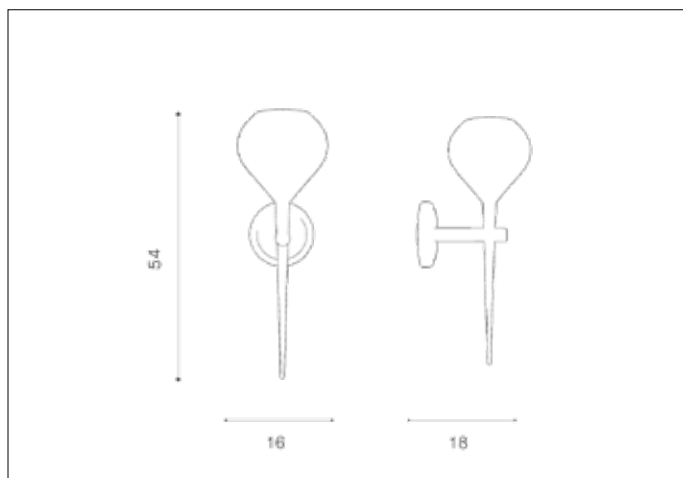

AZzardo[®]
LIGHTING

AGA WALL BLACK
AZ1074, EAN 5901238410744

Dimensions height / width / length [cm] Product Specifications

Product	54 x 16 x 18
Mounting inlet:	N/A x N/A x N/A
Ceiling base:	N/A x N/A x N/A
Shades	17 x 16 x N/A

Line	DECORATIVE
Type	Wall
Type of track	N/A
Colour	Black
Material	Metal / Glass
Light source	1
Type of socket	E14
Lumens	N/A
Kelvins	N/A
Beam angle	N/A
Dimmable	N/A
CCT	N/A
RGB	N/A
RA	N/A
App remote control	N/A
Remote control	N/A
Voltage	230V
Power	max LED 40W
Switch location	N/A
Protection class	IP20
Tilt	N/A
Rotation	N/A

Shipping info height / width / length [cm]

BOX 1:	27 x 27 x 35
BOX 2:	N/A x N/A x N/A
BOX 3:	N/A x N/A x N/A
Net weight [kg]	1,3
Gross weight [kg]	1,5

Energy efficiency

N/A

Azzardo Sp. z o.o.
ul. Strzeszyńska 33 60-479 Poznań,
NIP: 929-185-75-07