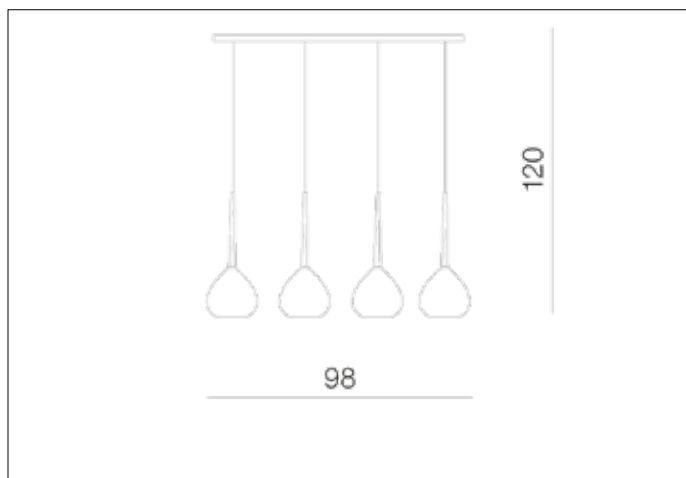

**AZZARDO**<sup>®</sup>  
LIGHTING

AGA 4 RED  
AZ1069, EAN 5901238410690

### Dimensions height / width / length [cm] Product Specifications

Product	120 x 98 x 16
Mounting inlet:	N/A x N/A x N/A
Ceiling base:	2,5 x 82 x 7
Shades	17 x 16 x N/A

Line	DECORATIVE
Type	Pendant
Type of track	N/A
Colour	Red
Material	Metal / Glass
Light source	4
Type of socket	E14
Lumens	N/A
Kelvins	N/A
Beam angle	N/A
Dimmable	N/A
CCT	N/A
RGB	N/A
RA	N/A
App remote control	N/A
Remote control	N/A
Voltage	230V
Power	max LED 40W
Switch location	N/A
Protection class	IP20
Tilt	N/A
Rotation	N/A

### Shipping info height / width / length [cm]

BOX 1:	36 x 20 x 110
BOX 2:	N/A x N/A x N/A
BOX 3:	N/A x N/A x N/A
Net weight [kg]	4,8
Gross weight [kg]	5,3