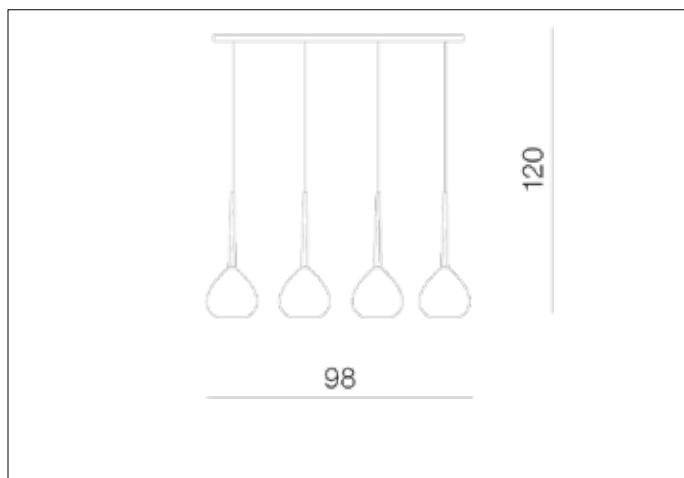

AZzardo[®]
LIGHTING

AGA 4 WHITE
AZ1068, EAN 5901238410683

Dimensions height / width / length [cm] Product Specifications

Product	120 x 98 x 16
Mounting inlet:	N/A x N/A x N/A
Ceiling base:	2,5 x 82 x 7
Shades	17 x 16 x N/A

Line	DECORATIVE
Type	Pendant
Type of track	N/A
Colour	White
Material	Metal / Glass
Light source	4
Type of socket	E14
Lumens	N/A
Kelvins	N/A
Beam angle	N/A
Dimmable	N/A
CCT	N/A
RGB	N/A
RA	N/A
App remote control	N/A
Remote control	N/A
Voltage	230V
Power	max LED 40W
Switch location	N/A
Protection class	IP20
Tilt	N/A
Rotation	N/A

Shipping info height / width / length [cm]

BOX 1:	36 x 20 x 110
BOX 2:	N/A x N/A x N/A
BOX 3:	N/A x N/A x N/A
Net weight [kg]	4,8
Gross weight [kg]	5,3

Energy efficiency

N/A

Azzardo Sp. z o.o.
ul. Strzeszyńska 33 60-479 Poznań,
NIP: 929-185-75-07