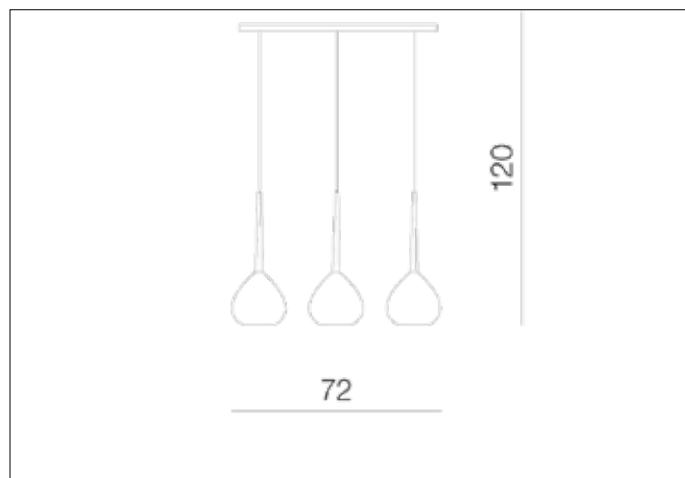

AZzardo[®]
LIGHTING

AGA 3 BLACK
AZ1064, EAN 5901238410645

Dimensions height / width / length [cm] Product Specifications

Product	120 x 72 x 16
Mounting inlet:	N/A x N/A x N/A
Ceiling base:	2,5 x 56 x 7
Shades	17 x 16 x N/A

Line	DECORATIVE
Type	Pendant
Type of track	N/A
Colour	Black
Material	Metal / Glass
Light source	3
Type of socket	E14
Lumens	N/A
Kelvins	N/A
Beam angle	N/A
Dimmable	N/A
CCT	N/A
RGB	N/A
RA	N/A
App remote control	N/A
Remote control	N/A
Voltage	230V
Power	max LED 40W
Switch location	N/A
Protection class	IP20
Tilt	N/A
Rotation	N/A

Shipping info height / width / length [cm]

BOX 1:	26 x 30 x 72
BOX 2:	N/A x N/A x N/A
BOX 3:	N/A x N/A x N/A
Net weight [kg]	3,6
Gross weight [kg]	4

Energy efficiency

N/A

Azzardo Sp. z o.o.
ul. Strzeszyńska 33 60-479 Poznań,
NIP: 929-185-75-07