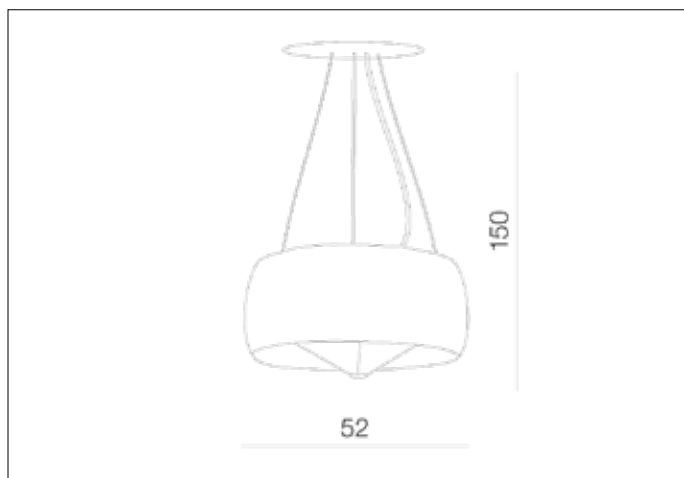

AZzardo[®]
LIGHTING

COSMO 2 BLACK
AZ1060, EAN 5901238410607

Dimensions height / width / length [cm] Product Specifications

Product	150 x 52 x N/A
Mounting inlet:	N/A x N/A x N/A
Ceiling base:	3 x 18 x N/A
Shades	22 x 52 x N/A

Line	DECORATIVE
Type	Pendant
Type of track	N/A
Colour	Black
Material	Glass / Metal
Light source	3
Type of socket	E27
Lumens	N/A
Kelvins	N/A
Beam angle	N/A
Dimmable	N/A
CCT	N/A
RGB	N/A
RA	N/A
App remote control	N/A
Remote control	N/A
Voltage	230V
Power	max LED 60W
Switch location	N/A
Protection class	IP20
Tilt	N/A
Rotation	N/A

Shipping info height / width / length [cm]

BOX 1:	32 x 60 x 60
BOX 2:	N/A x N/A x N/A
BOX 3:	N/A x N/A x N/A
Net weight [kg]	5,5
Gross weight [kg]	6,1

Energy efficiency

N/A

Azzardo Sp. z o.o.
ul. Strzeszyńska 33 60-479 Poznań,
NIP: 929-185-75-07