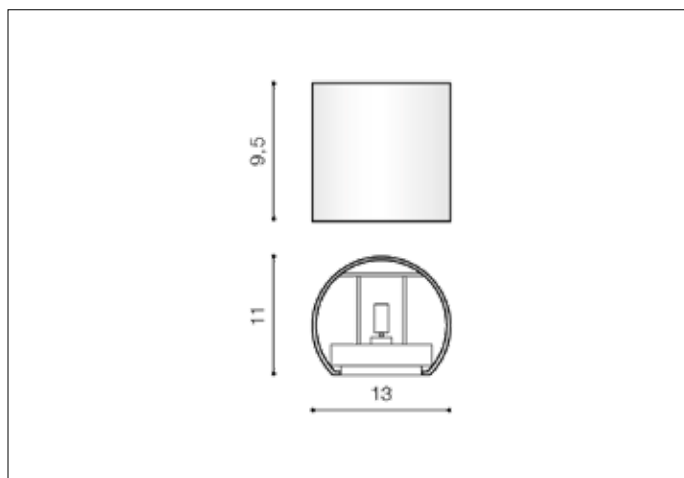

AZzardo[®]
LIGHTING

LETICIA 2 WHITE
AZ1058, EAN 5901238410584

Dimensions height / width / length [cm] Product Specifications

Product	9,5 x 13 x 11
Mounting inlet:	N/A x N/A x N/A
Ceiling base:	N/A x N/A x N/A
Shades	N/A x N/A x N/A

Line	TECHNICAL
Type	Wall
Type of track	N/A
Colour	White
Material	Aluminium
Light source	1
Type of socket	G9
Lumens	N/A
Kelvins	N/A
Beam angle	N/A
Dimmable	N/A
CCT	N/A
RGB	N/A
RA	N/A
App remote control	N/A
Remote control	N/A
Voltage	230V
Power	max LED 40W
Switch location	N/A
Protection class	IP20
Tilt	60°
Rotation	N/A

Shipping info height / width / length [cm]

BOX 1:	10,5 x 13,5 x 12
BOX 2:	N/A x N/A x N/A
BOX 3:	N/A x N/A x N/A
Net weight [kg]	0,5
Gross weight [kg]	0,6

Energy efficiency

Azzardo Sp. z o.o.
ul. Strzeszyńska 33 60-479 Poznań,
NIP: 929-185-75-07