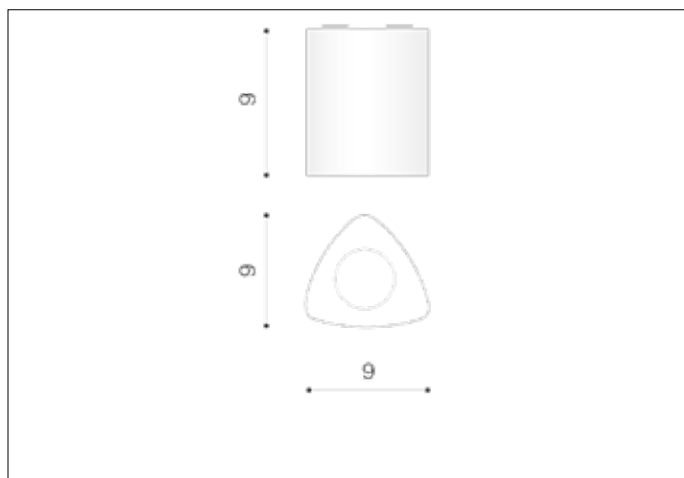

## Dimensions height / width / length [cm] Product Specifications

Product	9 x 9 x 9
Mounting inlet:	N/A x N/A x N/A
Ceiling base:	N/A x N/A x N/A
Shades	N/A x N/A x N/A

Line	TECHNICAL
Type	Exposed Downlight
Type of track	N/A
Colour	White
Material	Aluminium
Light source	1
Type of socket	GU10
Lumens	N/A
Kelvins	N/A
Beam angle	N/A
Dimmable	N/A
CCT	N/A
RGB	N/A
RA	N/A
App remote control	N/A
Remote control	N/A
Voltage	230V
Power	max LED 50W
Switch location	N/A
Protection class	IP20
Tilt	N/A
Rotation	N/A

## Shipping info height / width / length [cm]

BOX 1:	11 x 10 x 10
BOX 2:	N/A x N/A x N/A
BOX 3:	N/A x N/A x N/A
Net weight [kg]	0,4
Gross weight [kg]	0,45