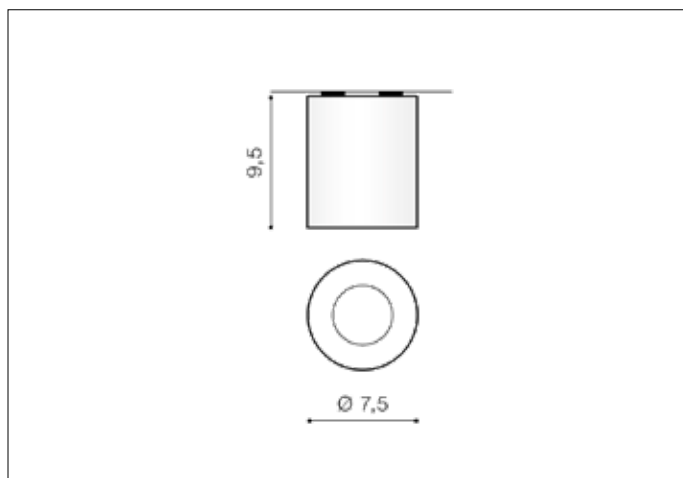

AZzardo[®]
LIGHTING

BORIS WHITE
AZ1054, EAN 5901238410546

Dimensions height / width / length [cm] Product Specifications

Product	9,5 x 7,5 x N/A
Mounting inlet:	N/A x N/A x N/A
Ceiling base:	N/A x N/A x N/A
Shades	N/A x N/A x N/A

Line	TECHNICAL
Type	Exposed Downlight
Type of track	N/A
Colour	White
Material	Aluminium
Light source	1
Type of socket	GU10
Lumens	N/A
Kelvins	N/A
Beam angle	N/A
Dimmable	N/A
CCT	N/A
RGB	N/A
RA	N/A
App remote control	N/A
Remote control	N/A
Voltage	230V
Power	max LED 50W
Switch location	N/A
Protection class	IP20
Tilt	N/A
Rotation	N/A

Shipping info height / width / length [cm]

BOX 1:	11 x 8 x 8
BOX 2:	N/A x N/A x N/A
BOX 3:	N/A x N/A x N/A
Net weight [kg]	0,25
Gross weight [kg]	0,3

Energy efficiency

N/A

Azzardo Sp. z o.o.
ul. Strzeszyńska 33 60-479 Poznań,
NIP: 929-185-75-07