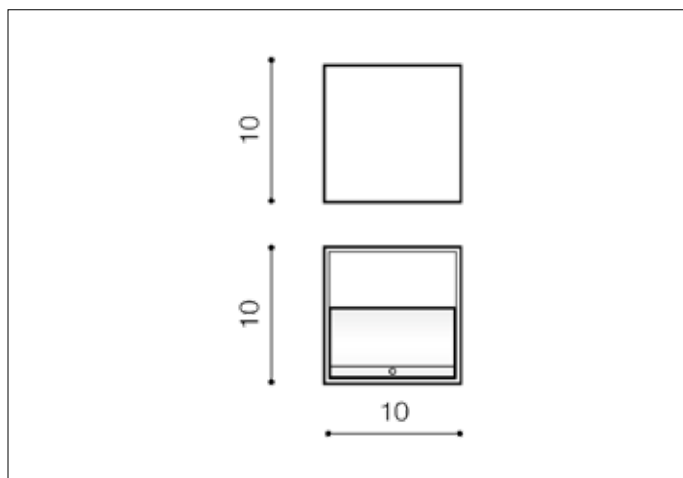

AZzardo[®]
LIGHTING

MARS BLACK/GOLD
AZ1052, EAN 5901238410522

Dimensions height / width / length [cm] Product Specifications

Product	10 x 10 x 10
Mounting inlet:	N/A x N/A x N/A
Ceiling base:	N/A x N/A x N/A
Shades	N/A x N/A x N/A

Line	TECHNICAL
Type	Wall
Type of track	N/A
Colour	Black / Gold
Material	Aluminium
Light source	1
Type of socket	G9
Lumens	N/A
Kelvins	N/A
Beam angle	N/A
Dimmable	N/A
CCT	N/A
RGB	N/A
RA	N/A
App remote control	N/A
Remote control	N/A
Voltage	230V
Power	max LED 40W
Switch location	N/A
Protection class	IP20
Tilt	N/A
Rotation	N/A

Shipping info height / width / length [cm]

BOX 1:	10,5 x 10,5 x 10,5
BOX 2:	N/A x N/A x N/A
BOX 3:	N/A x N/A x N/A
Net weight [kg]	0,45
Gross weight [kg]	0,5

Energy efficiency

Azzardo Sp. z o.o.
ul. Strzeszyńska 33 60-479 Poznań,
NIP: 929-185-75-07