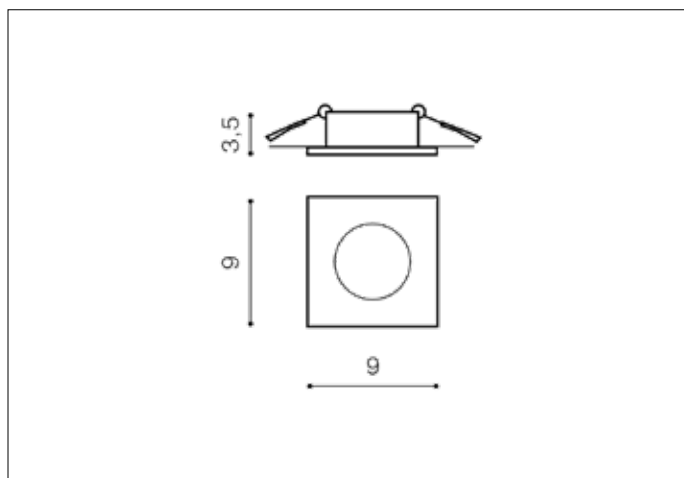

AZzardo[®]
LIGHTING

EZIO 1 CHROME
AZ1051, EAN 5901238410515

Dimensions height / width / length [cm] Product Specifications

Product	3,5 x 9 x 9
Mounting inlet:	3,2 x 5,7 x N/A
Ceiling base:	N/A x N/A x N/A
Shades	N/A x N/A x N/A

Line	TECHNICAL
Type	Downlight
Type of track	N/A
Colour	Chrome
Material	Metal
Light source	1
Type of socket	GU10
Lumens	N/A
Kelvins	N/A
Beam angle	N/A
Dimmable	N/A
CCT	N/A
RGB	N/A
RA	N/A
App remote control	N/A
Remote control	N/A
Voltage	230V
Power	max LED 50W
Switch location	N/A
Protection class	IP54
Tilt	N/A
Rotation	N/A

Shipping info height / width / length [cm]

BOX 1:	5 x 10 x 10
BOX 2:	N/A x N/A x N/A
BOX 3:	N/A x N/A x N/A
Net weight [kg]	0,16
Gross weight [kg]	0,2

Energy efficiency

Azzardo Sp. z o.o.
ul. Strzeszyńska 33 60-479 Poznań,
NIP: 929-185-75-07