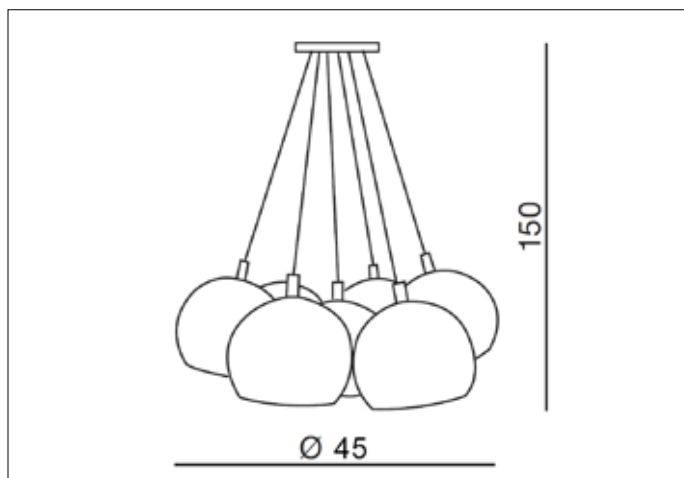

## Dimensions height / width / length [cm] Product Specifications

Product	150 x 45 x N/A
Mounting inlet:	N/A x N/A x N/A
Ceiling base:	4 x 15 x N/A
Shades	12 x 15 x N/A

Line	DECORATIVE
Type	Pendant
Type of track	N/A
Colour	Chrome / White
Material	Aluminium / Metal
Light source	7
Type of socket	E14
Lumens	N/A
Kelvins	N/A
Beam angle	N/A
Dimmable	N/A
CCT	N/A
RGB	N/A
RA	N/A
App remote control	N/A
Remote control	N/A
Voltage	230V
Power	max LED 40W
Switch location	N/A
Protection class	IP20
Tilt	N/A
Rotation	N/A

## Shipping info height / width / length [cm]

BOX 1:	23 x 75 x 39
BOX 2:	N/A x N/A x N/A
BOX 3:	N/A x N/A x N/A
Net weight [kg]	5,3
Gross weight [kg]	5,9