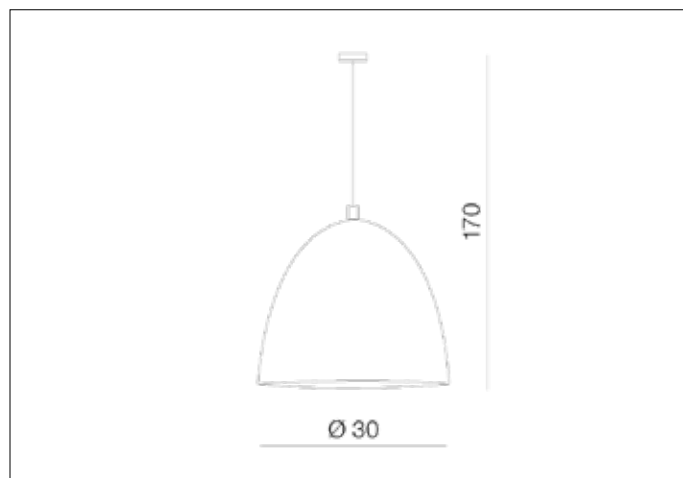

AZzardo[®]
LIGHTING

NELLY

AZ1031, EAN 5901238410317

Dimensions height / width / length [cm] Product Specifications

Product	170 x 30 x N/A
Mounting inlet:	N/A x N/A x N/A
Ceiling base:	2,5 x 12 x N/A
Shades	27 x 30 x N/A

Line	DECORATIVE
Type	Pendant
Type of track	N/A
Colour	Concrete
Material	Metal / Concrete
Light source	1
Type of socket	E27
Lumens	N/A
Kelvins	N/A
Beam angle	N/A
Dimmable	N/A
CCT	N/A
RGB	N/A
RA	N/A
App remote control	N/A
Remote control	N/A
Voltage	230V
Power	max LED 60W
Switch location	N/A
Protection class	IP20
Tilt	N/A
Rotation	N/A

Shipping info height / width / length [cm]

BOX 1:	37 x 37 x 37
BOX 2:	N/A x N/A x N/A
BOX 3:	N/A x N/A x N/A
Net weight [kg]	5,1
Gross weight [kg]	5,7

Energy efficiency

N/A

Azzardo Sp. z o.o.
ul. Strzeszyńska 33 60-479 Poznań,
NIP: 929-185-75-07