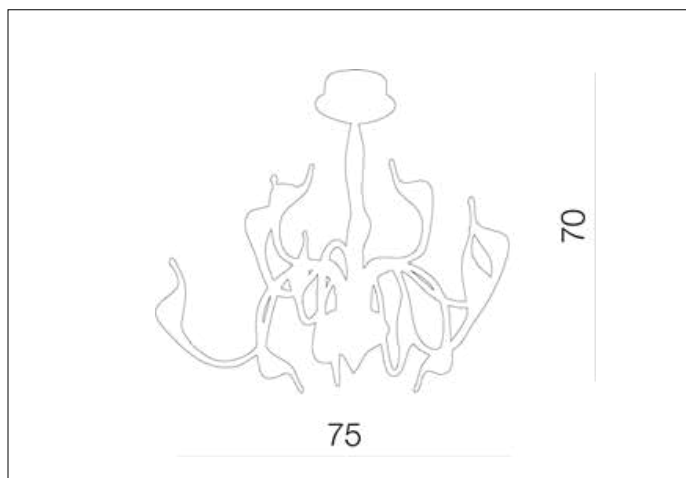

AZzardo[®]
LIGHTING

SNAKE BLACK
AZ1017, EAN 5901238410171

Dimensions height / width / length [cm] Product Specifications

Product	70 x 75 x N/A
Mounting inlet:	N/A x N/A x N/A
Ceiling base:	6 x 20 x N/A
Shades	N/A x N/A x N/A

Line	DECORATIVE
Type	Pendant
Type of track	N/A
Colour	Black
Material	Metal
Light source	12
Type of socket	G4
Lumens	70
Kelvins	3000
Beam angle	N/A
Dimmable	N/A
CCT	N/A
RGB	N/A
RA	N/A
App remote control	N/A
Remote control	N/A
Voltage	12V
Power	max LED 260W
Switch location	N/A
Protection class	IP20
Tilt	N/A
Rotation	N/A

Shipping info height / width / length [cm]

BOX 1:	73 x 82 x 24
BOX 2:	N/A x N/A x N/A
BOX 3:	N/A x N/A x N/A
Net weight [kg]	6,2
Gross weight [kg]	6,7

Energy efficiency

Azzardo Sp. z o.o.
ul. Strzeszyńska 33 60-479 Poznań,
NIP: 929-185-75-07