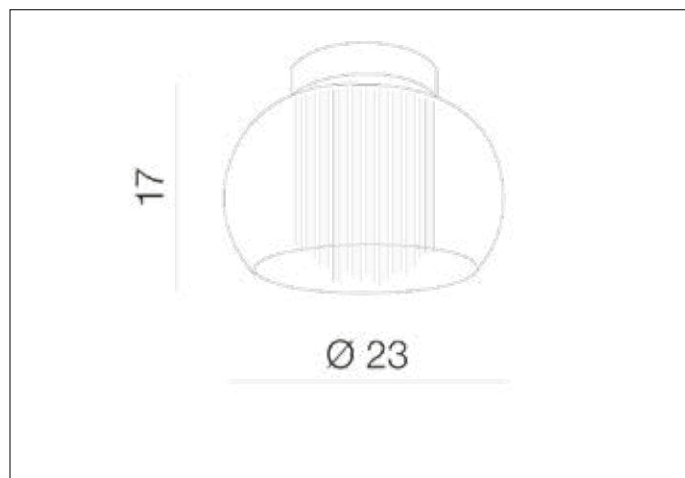

AZzardo[®]
LIGHTING

REGO 23 TOP
AZ1001, EAN 5901238410010

Dimensions height / width / length [cm] Product Specifications

Product	17 x 23 x N/A
Mounting inlet:	N/A x N/A x N/A
Ceiling base:	N/A x N/A x N/A
Shades	N/A x N/A x N/A

Line	DECORATIVE
Type	Top
Type of track	N/A
Colour	Clear / Chrome
Material	Glass / Aluminium
Light source	1
Type of socket	G9
Lumens	N/A
Kelvins	N/A
Beam angle	N/A
Dimmable	N/A
CCT	N/A
RGB	N/A
RA	N/A
App remote control	N/A
Remote control	N/A
Voltage	230V
Power	max LED 40W
Switch location	N/A
Protection class	IP20
Tilt	N/A
Rotation	N/A

Shipping info height / width / length [cm]

BOX 1:	21 x 29 x 29
BOX 2:	N/A x N/A x N/A
BOX 3:	N/A x N/A x N/A
Net weight [kg]	1,2
Gross weight [kg]	1,3

Energy efficiency

N/A

Azzardo Sp. z o.o.
ul. Strzeszyńska 33 60-479 Poznań,
NIP: 929-185-75-07