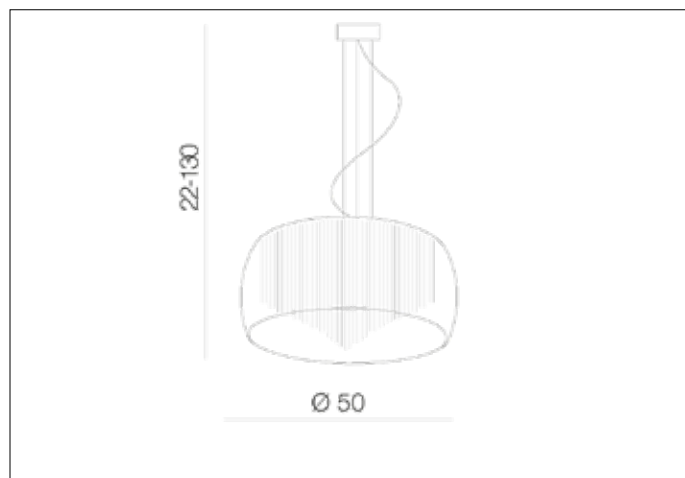

**AZzardo**<sup>®</sup>  
LIGHTING

REGO 50  
AZ1000, EAN 5901238410003

## Dimensions height / width / length [cm] Product Specifications

Product	22 ~ 130 x 50 x N/A
Mounting inlet:	N/A x N/A x N/A
Ceiling base:	3 x 18 x N/A
Shades	21,5 x 50 x N/A

Line	DECORATIVE
Type	Top / pendant
Type of track	N/A
Colour	Clear / Chrome
Material	Glass / Metal
Light source	8
Type of socket	G9
Lumens	N/A
Kelvins	N/A
Beam angle	N/A
Dimmable	N/A
CCT	N/A
RGB	N/A
RA	N/A
App remote control	N/A
Remote control	N/A
Voltage	230V
Power	max LED 40W
Switch location	N/A
Protection class	IP20
Tilt	N/A
Rotation	N/A

## Shipping info height / width / length [cm]

BOX 1:	30 x 57 x 57
BOX 2:	N/A x N/A x N/A
BOX 3:	N/A x N/A x N/A
Net weight [kg]	6
Gross weight [kg]	6,7