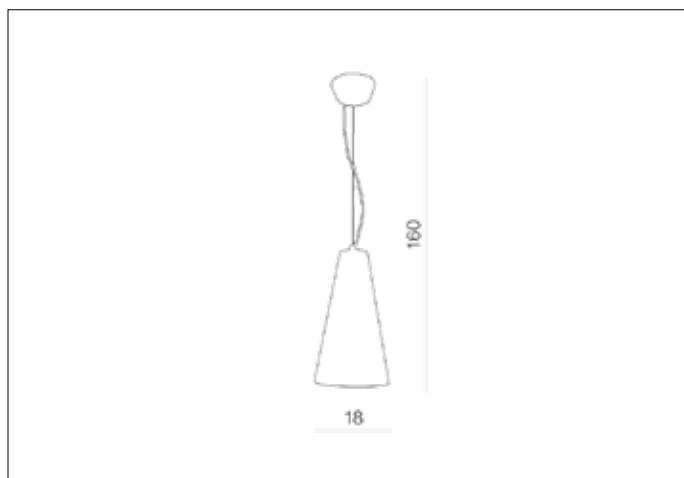

AZzardo[®]
LIGHTING

CAPO CHROM
AZO995, EAN 5901238409953

Dimensions height / width / length [cm] Product Specifications

Product	160 x 18 x 18
Mounting inlet:	N/A x N/A x N/A
Ceiling base:	4 x 12 x N/A
Shades	32 x 18 x N/A

Line	DECORATIVE
Type	Pendant
Type of track	N/A
Colour	Chrome
Material	Metal / Glass
Light source	1
Type of socket	E27
Lumens	N/A
Kelvins	N/A
Beam angle	N/A
Dimmable	N/A
CCT	N/A
RGB	N/A
RA	N/A
App remote control	N/A
Remote control	N/A
Voltage	230V
Power	max LED 60W
Switch location	N/A
Protection class	IP20
Tilt	N/A
Rotation	N/A

Shipping info height / width / length [cm]

BOX 1:	25 x 39 x 24
BOX 2:	N/A x N/A x N/A
BOX 3:	N/A x N/A x N/A
Net weight [kg]	1,5
Gross weight [kg]	1,7

Energy efficiency

N/A

Azzardo Sp. z o.o.
ul. Strzeszyńska 33 60-479 Poznań,
NIP: 929-185-75-07