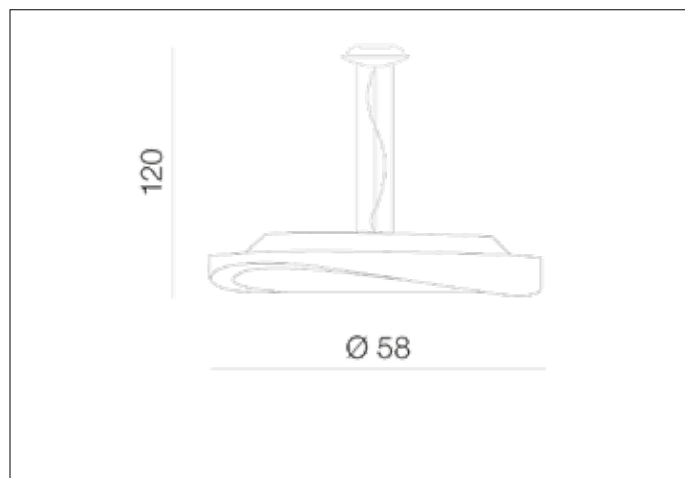

AZzardo[®]
LIGHTING

CIRCULO 58 CHROM
AZ0988, EAN 5901238409885

Dimensions height / width / length [cm] Product Specifications

Product	120 x 58 x N/A
Mounting inlet:	N/A x N/A x N/A
Ceiling base:	5 x 16 x N/A
Shades	11 x 58 x N/A

Line	DECORATIVE
Type	Pendant
Type of track	N/A
Colour	Chrome
Material	Metal / Glass
Light source	4
Type of socket	E27
Lumens	N/A
Kelvins	N/A
Beam angle	N/A
Dimmable	N/A
CCT	N/A
RGB	N/A
RA	N/A
App remote control	N/A
Remote control	N/A
Voltage	230V
Power	max LED 60W
Switch location	N/A
Protection class	IP20
Tilt	N/A
Rotation	N/A

Shipping info height / width / length [cm]

BOX 1:	26 x 61 x 61
BOX 2:	N/A x N/A x N/A
BOX 3:	N/A x N/A x N/A
Net weight [kg]	7,1
Gross weight [kg]	7,8

Energy efficiency

N/A

Azzardo Sp. z o.o.
ul. Strzeszyńska 33 60-479 Poznań,
NIP: 929-185-75-07