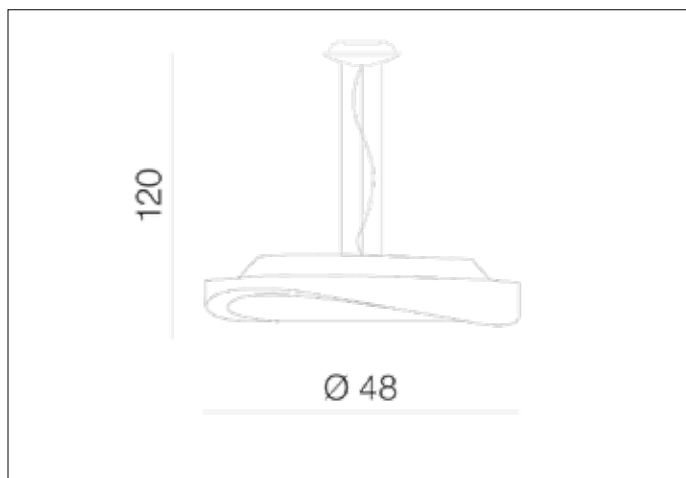

AZzardo[®]
LIGHTING

CIRCULO 48 WHITE
AZ0987, EAN 5901238409878

Dimensions height / width / length [cm] Product Specifications

Product	120 x 48 x N/A
Mounting inlet:	N/A x N/A x N/A
Ceiling base:	4 x 16 x N/A
Shades	9,5 x 48 x N/A

Line	DECORATIVE
Type	Pendant
Type of track	N/A
Colour	White
Material	Metal / Glass
Light source	3
Type of socket	E27
Lumens	N/A
Kelvins	N/A
Beam angle	N/A
Dimmable	N/A
CCT	N/A
RGB	N/A
RA	N/A
App remote control	N/A
Remote control	N/A
Voltage	230V
Power	max LED 60W
Switch location	N/A
Protection class	IP20
Tilt	N/A
Rotation	N/A

Shipping info height / width / length [cm]

BOX 1:	25 x 50 x 50
BOX 2:	N/A x N/A x N/A
BOX 3:	N/A x N/A x N/A
Net weight [kg]	5,1
Gross weight [kg]	5,7

Energy efficiency

N/A

Azzardo Sp. z o.o.
ul. Strzeszyńska 33 60-479 Poznań,
NIP: 929-185-75-07