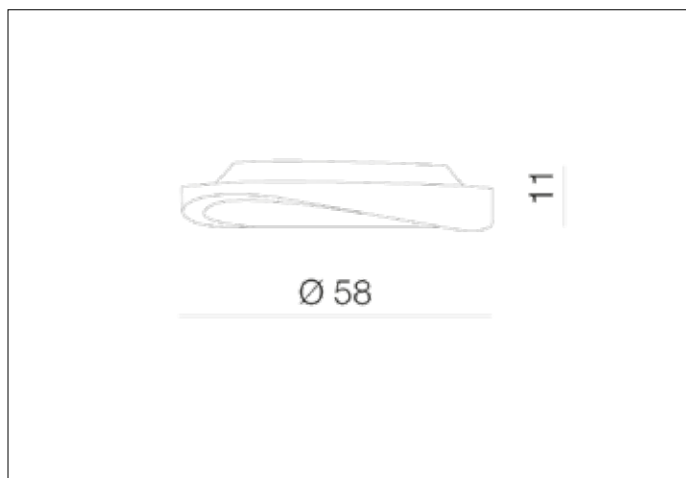

AZzardo[®]
LIGHTING

CIRCULO 58 TOP CHROM
AZ0984, EAN 5901238409847

Dimensions height / width / length [cm] Product Specifications

Product	11 x 58 x N/A
Mounting inlet:	N/A x N/A x N/A
Ceiling base:	N/A x N/A x N/A
Shades	N/A x N/A x N/A

Line	DECORATIVE
Type	Top
Type of track	N/A
Colour	Chrome
Material	Metal / Glass
Light source	4
Type of socket	E27
Lumens	N/A
Kelvins	N/A
Beam angle	N/A
Dimmable	N/A
CCT	N/A
RGB	N/A
RA	N/A
App remote control	N/A
Remote control	N/A
Voltage	230V
Power	max LED 60W
Switch location	N/A
Protection class	IP20
Tilt	N/A
Rotation	N/A

Shipping info height / width / length [cm]

BOX 1:	26 x 61 x 61
BOX 2:	N/A x N/A x N/A
BOX 3:	N/A x N/A x N/A
Net weight [kg]	6,4
Gross weight [kg]	7,1

Energy efficiency

N/A

Azzardo Sp. z o.o.
ul. Strzeszyńska 33 60-479 Poznań,
NIP: 929-185-75-07