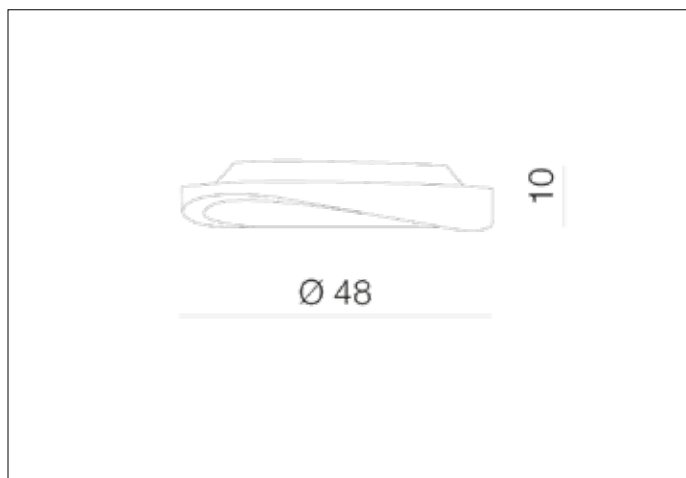

AZzardo[®]
LIGHTING

CIRCULO 48 TOP WHITE
AZ0983, EAN 5901238409830

Dimensions height / width / length [cm] Product Specifications

Product	10 x 48 x N/A
Mounting inlet:	N/A x N/A x N/A
Ceiling base:	N/A x N/A x N/A
Shades	N/A x N/A x N/A

Line	DECORATIVE
Type	Top
Type of track	N/A
Colour	White
Material	Metal / Glass
Light source	3
Type of socket	E27
Lumens	N/A
Kelvins	N/A
Beam angle	N/A
Dimmable	N/A
CCT	N/A
RGB	N/A
RA	N/A
App remote control	N/A
Remote control	N/A
Voltage	230V
Power	max LED 60W
Switch location	N/A
Protection class	IP20
Tilt	N/A
Rotation	N/A

Shipping info height / width / length [cm]

BOX 1:	23 x 50 x 50
BOX 2:	N/A x N/A x N/A
BOX 3:	N/A x N/A x N/A
Net weight [kg]	4,6
Gross weight [kg]	5,1

Energy efficiency

N/A

Azzardo Sp. z o.o.
ul. Strzeszyńska 33 60-479 Poznań,
NIP: 929-185-75-07