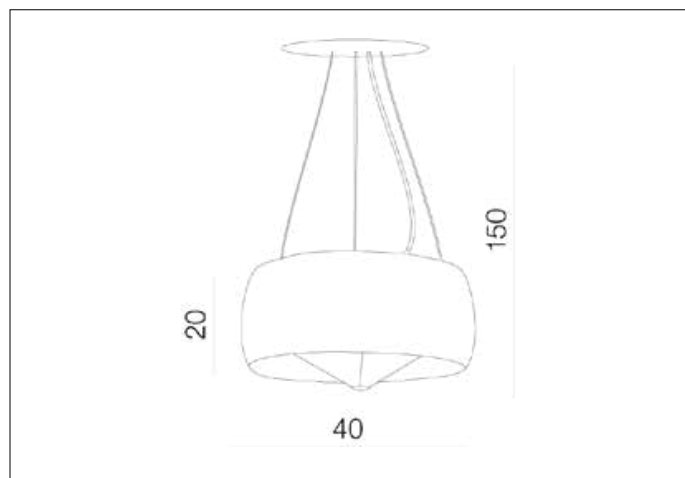

AZzardo[®]
LIGHTING

COSMO BLACK
AZ0909, EAN 5901238409090

Dimensions height / width / length [cm] Product Specifications

Product	150 x 40 x N/A
Mounting inlet:	N/A x N/A x N/A
Ceiling base:	3 x 18 x N/A
Shades	20 x 40 x N/A

Line	DECORATIVE
Type	Pendant
Type of track	N/A
Colour	Black
Material	Glass / Metal
Light source	3
Type of socket	E27
Lumens	N/A
Kelvins	N/A
Beam angle	N/A
Dimmable	N/A
CCT	N/A
RGB	N/A
RA	N/A
App remote control	N/A
Remote control	N/A
Voltage	230V
Power	max LED 60W
Switch location	N/A
Protection class	IP20
Tilt	N/A
Rotation	N/A

Shipping info height / width / length [cm]

BOX 1:	33 x 49 x 49
BOX 2:	N/A x N/A x N/A
BOX 3:	N/A x N/A x N/A
Net weight [kg]	4,2
Gross weight [kg]	4,7

Energy efficiency

N/A

Azzardo Sp. z o.o.
ul. Strzeszyńska 33 60-479 Poznań,
NIP: 929-185-75-07