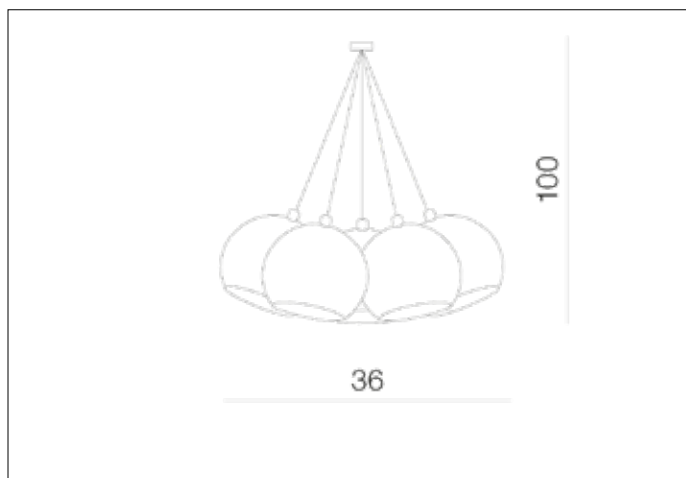

AZzardo[®]
LIGHTING

GULIA 7 CHROM
AZ0877, EAN 5901238408772

Dimensions height / width / length [cm] Product Specifications

Product	100 x 36 x 36
Mounting inlet:	N/A x N/A x N/A
Ceiling base:	2,5 x 13 x N/A
Shades	12 x 12 x N/A

Line	DECORATIVE
Type	Pendant
Type of track	N/A
Colour	Chrome
Material	Metal
Light source	7
Type of socket	GU10
Lumens	N/A
Kelvins	N/A
Beam angle	N/A
Dimmable	N/A
CCT	N/A
RGB	N/A
RA	N/A
App remote control	N/A
Remote control	N/A
Voltage	230V
Power	max LED 50W
Switch location	N/A
Protection class	IP20
Tilt	N/A
Rotation	N/A

Shipping info height / width / length [cm]

BOX 1:	28 x 28 x 28
BOX 2:	N/A x N/A x N/A
BOX 3:	N/A x N/A x N/A
Net weight [kg]	3
Gross weight [kg]	3,3

Energy efficiency

N/A

Azzardo Sp. z o.o.
ul. Strzeszyńska 33 60-479 Poznań,
NIP: 929-185-75-07