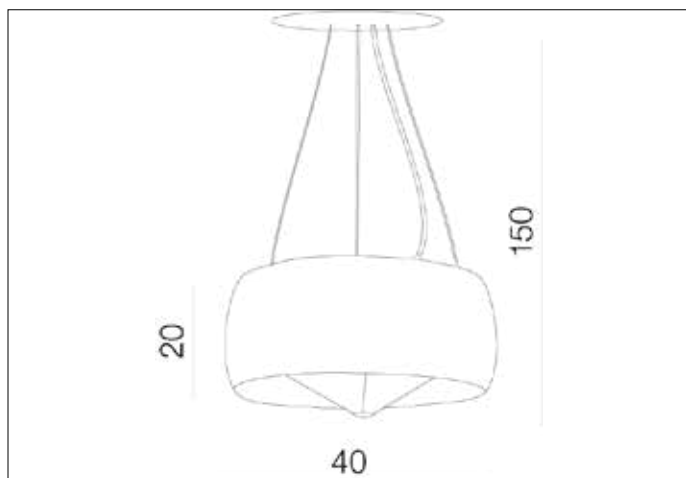

AZzardo[®]
 LIGHTING

 COSMO CLEAR
 AZ0846, EAN 5901238408468

Dimensions height / width / length [cm] **Product Specifications**

Product	150 x 40 x N/A
Mounting inlet:	N/A x N/A x N/A
Ceiling base:	3 x 18 x N/A
Shades	20 x 40 x N/A

Line	DECORATIVE
Type	Pendant
Type of track	N/A
Colour	Clear
Material	Glass / Metal
Light source	3
Type of socket	E27
Lumens	N/A
Kelvins	N/A
Beam angle	N/A
Dimmable	N/A
CCT	N/A
RGB	N/A
RA	N/A
App remote control	N/A
Remote control	N/A
Voltage	230V
Power	max LED 60W
Switch location	N/A
Protection class	IP20
Tilt	N/A
Rotation	N/A

Shipping info height / width / length [cm]

BOX 1:	33 x 49 x 49
BOX 2:	N/A x N/A x N/A
BOX 3:	N/A x N/A x N/A
Net weight [kg]	4,2
Gross weight [kg]	4,7

Energy efficiency

N/A

 Azzardo Sp. z o.o.
 ul. Strzeszyńska 33 60-479 Poznań,
 NIP: 929-185-75-07