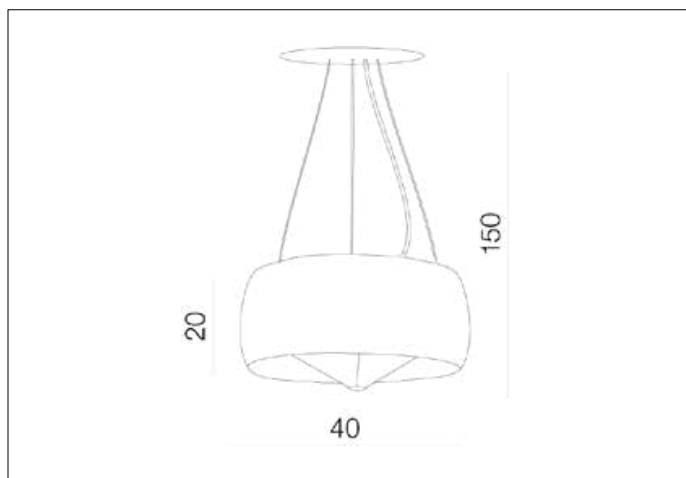

AZzardo[®]
LIGHTING

COSMO CHROM
AZ0845, EAN 5901238408451

Dimensions height / width / length [cm] Product Specifications

Product	150 x 40 x N/A
Mounting inlet:	N/A x N/A x N/A
Ceiling base:	3 x 18 x N/A
Shades	20 x 40 x N/A

Line	DECORATIVE
Type	Pendant
Type of track	N/A
Colour	Chrome
Material	Glass / Metal
Light source	3
Type of socket	E27
Lumens	N/A
Kelvins	N/A
Beam angle	N/A
Dimmable	N/A
CCT	N/A
RGB	N/A
RA	N/A
App remote control	N/A
Remote control	N/A
Voltage	230V
Power	max LED 60W
Switch location	N/A
Protection class	IP20
Tilt	N/A
Rotation	N/A

Shipping info height / width / length [cm]

BOX 1:	33 x 49 x 49
BOX 2:	N/A x N/A x N/A
BOX 3:	N/A x N/A x N/A
Net weight [kg]	4,2
Gross weight [kg]	4,7

Energy efficiency

N/A

Azzardo Sp. z o.o.
ul. Strzeszyńska 33 60-479 Poznań,
NIP: 929-185-75-07