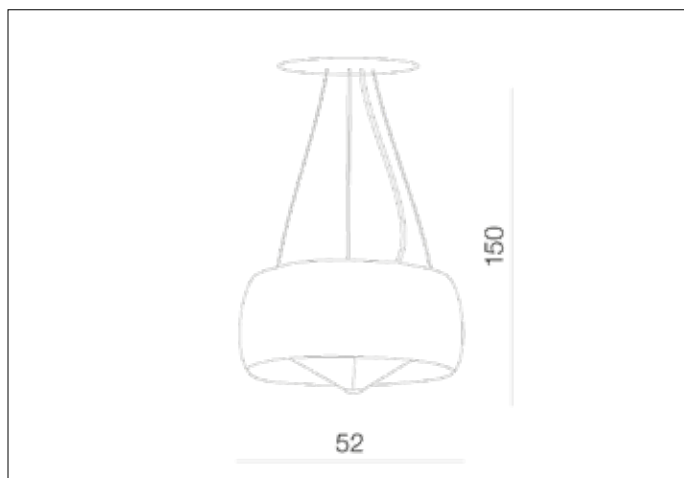

**AZzardo**<sup>®</sup>  
LIGHTING

COSMO 2 CHROM  
AZO844, EAN 5901238408444

### Dimensions height / width / length [cm] Product Specifications

Product	150 x 52 x N/A
Mounting inlet:	N/A x N/A x N/A
Ceiling base:	3 x 18 x N/A
Shades	22 x 52 x N/A

Line	DECORATIVE
Type	Pendant
Type of track	N/A
Colour	Chrome
Material	Glass / Metal
Light source	3
Type of socket	E27
Lumens	N/A
Kelvins	N/A
Beam angle	N/A
Dimmable	N/A
CCT	N/A
RGB	N/A
RA	N/A
App remote control	N/A
Remote control	N/A
Voltage	230V
Power	max LED 60W
Switch location	N/A
Protection class	IP20
Tilt	N/A
Rotation	N/A

### Shipping info height / width / length [cm]

BOX 1:	32 x 60 x 60
BOX 2:	N/A x N/A x N/A
BOX 3:	N/A x N/A x N/A
Net weight [kg]	5,5
Gross weight [kg]	6,1