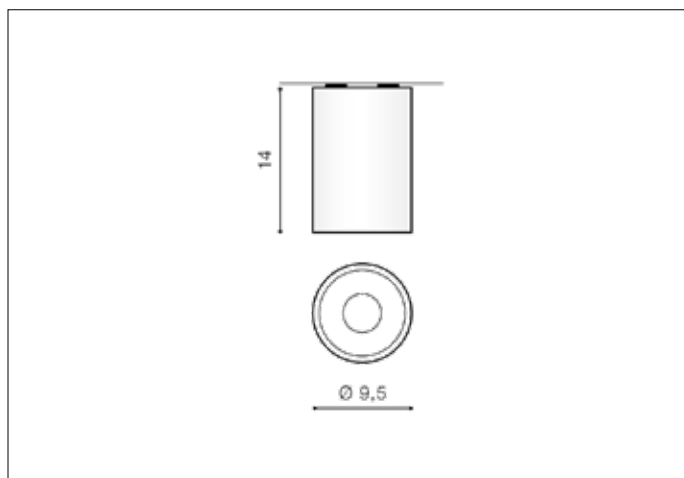

### Dimensions height / width / length [cm] Product Specifications

Product	14 x 9,5 x N/A
Mounting inlet:	N/A x N/A x N/A
Ceiling base:	N/A x N/A x N/A
Shades	N/A x N/A x N/A

Line	TECHNICAL
Type	Exposed Downlight
Type of track	N/A
Colour	Aluminium
Material	Aluminium
Light source	1
Type of socket	GU10
Lumens	N/A
Kelvins	N/A
Beam angle	N/A
Dimmable	N/A
CCT	N/A
RGB	N/A
RA	N/A
App remote control	N/A
Remote control	N/A
Voltage	230V
Power	max LED 50W
Switch location	N/A
Protection class	IP20
Tilt	N/A
Rotation	N/A

### Shipping info height / width / length [cm]

BOX 1:	14,5 x 10,5 x 10,5
BOX 2:	N/A x N/A x N/A
BOX 3:	N/A x N/A x N/A
Net weight [kg]	0,45
Gross weight [kg]	0,5