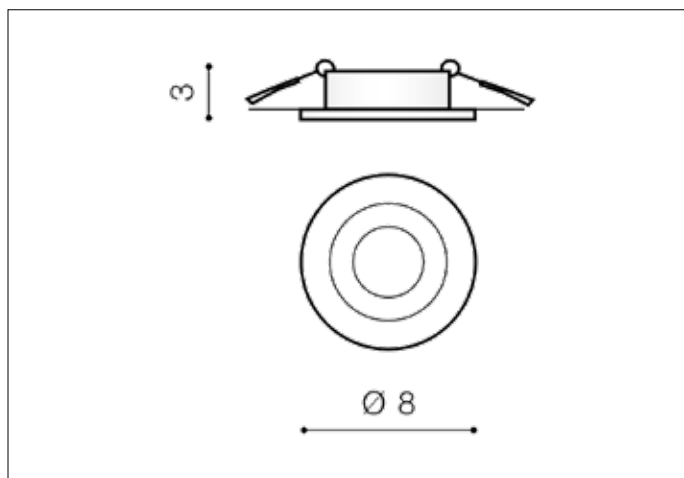

## Dimensions height / width / length [cm] Product Specifications

Product	3 x 8 x N/A
Mounting inlet:	2,5 x 6 x N/A
Ceiling base:	N/A x N/A x N/A
Shades	N/A x N/A x N/A

Line	TECHNICAL
Type	Downlight
Type of track	N/A
Colour	White
Material	Aluminium
Light source	1
Type of socket	GU10
Lumens	N/A
Kelvins	N/A
Beam angle	N/A
Dimmable	N/A
CCT	N/A
RGB	N/A
RA	N/A
App remote control	N/A
Remote control	N/A
Voltage	230V
Power	max LED 50W
Switch location	N/A
Protection class	IP54
Tilt	N/A
Rotation	N/A

## Shipping info height / width / length [cm]

BOX 1:	3,5 x 8,5 x 11
BOX 2:	N/A x N/A x N/A
BOX 3:	N/A x N/A x N/A
Net weight [kg]	0,1
Gross weight [kg]	0,12