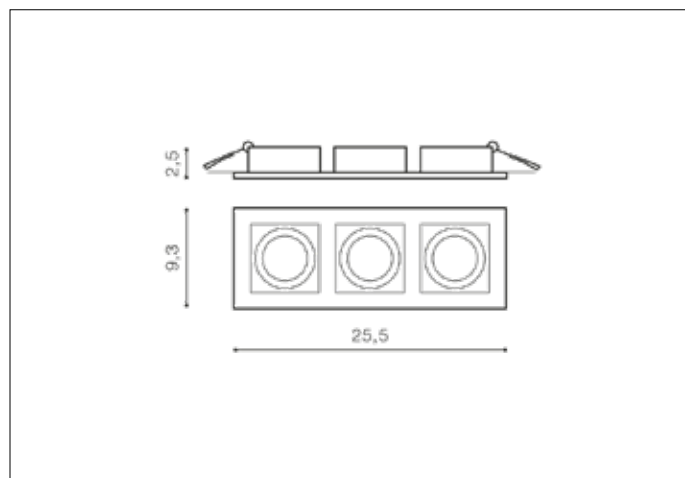

AZzardo[®]
LIGHTING

PACO 3 BLACK
AZ0803, EAN 5901238408031

Dimensions height / width / length [cm] Product Specifications

| | |
|-----------------|------------------|
| Product | 2,5 x 25,5 x 9,3 |
| Mounting inlet: | 2,2 x 24 x 8 |
| Ceiling base: | N/A x N/A x N/A |
| Shades | N/A x N/A x N/A |

| | |
|--------------------|-------------------|
| Line | TECHNICAL |
| Type | Downlight |
| Type of track | N/A |
| Colour | Black |
| Material | Aluminium / Metal |
| Light source | 3 |
| Type of socket | GU10 |
| Lumens | N/A |
| Kelvins | N/A |
| Beam angle | N/A |
| Dimmable | N/A |
| CCT | N/A |
| RGB | N/A |
| RA | N/A |
| App remote control | N/A |
| Remote control | N/A |
| Voltage | 230V |
| Power | max LED 50W |
| Switch location | N/A |
| Protection class | IP20 |
| Tilt | 45° |
| Rotation | N/A |

Shipping info height / width / length [cm]

| | |
|-------------------|-----------------|
| BOX 1: | 4,5 x 26 x 11,5 |
| BOX 2: | N/A x N/A x N/A |
| BOX 3: | N/A x N/A x N/A |
| Net weight [kg] | 0,46 |
| Gross weight [kg] | 0,58 |