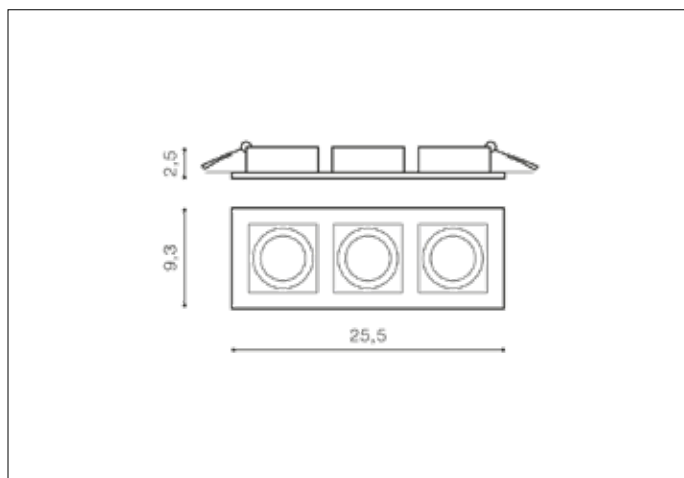

AZzardo[®]
 LIGHTING

 PACO 3 WHITE
 AZ0802, EAN 5901238408024

Dimensions height / width / length [cm] **Product Specifications**

Product	2,5 x 25,5 x 9,3
Mounting inlet:	2,2 x 24 x 8
Ceiling base:	N/A x N/A x N/A
Shades	N/A x N/A x N/A

Line	TECHNICAL
Type	Downlight
Type of track	N/A
Colour	White
Material	Aluminium / Metal
Light source	3
Type of socket	GU10
Lumens	N/A
Kelvins	N/A
Beam angle	N/A
Dimmable	N/A
CCT	N/A
RGB	N/A
RA	N/A
App remote control	N/A
Remote control	N/A
Voltage	230V
Power	max LED 50W
Switch location	N/A
Protection class	IP20
Tilt	45°
Rotation	N/A

Shipping info height / width / length [cm]

BOX 1:	4,5 x 26 x 11,5
BOX 2:	N/A x N/A x N/A
BOX 3:	N/A x N/A x N/A
Net weight [kg]	0,46
Gross weight [kg]	0,58

Energy efficiency

N/A

 Azzardo Sp. z o.o.
 ul. Strzeszyńska 33 60-479 Poznań,
 NIP: 929-185-75-07