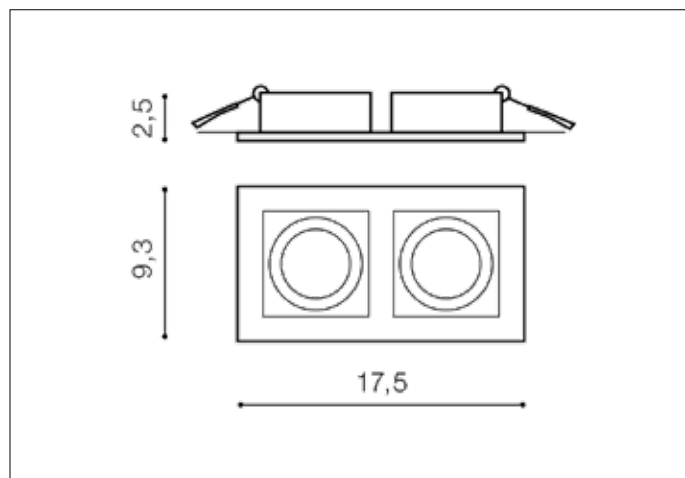

### Dimensions height / width / length [cm] Product Specifications

Product	2,5 x 17,5 x 9,3
Mounting inlet:	2,2 x 16 x 8
Ceiling base:	N/A x N/A x N/A
Shades	N/A x N/A x N/A

Line	TECHNICAL
Type	Downlight
Type of track	N/A
Colour	Black
Material	Aluminium / Metal
Light source	2
Type of socket	GU10
Lumens	N/A
Kelvins	N/A
Beam angle	N/A
Dimmable	N/A
CCT	N/A
RGB	N/A
RA	N/A
App remote control	N/A
Remote control	N/A
Voltage	230V
Power	max LED 50W
Switch location	N/A
Protection class	IP20
Tilt	45°
Rotation	N/A

### Shipping info height / width / length [cm]

BOX 1:	4,5 x 18 x 11,5
BOX 2:	N/A x N/A x N/A
BOX 3:	N/A x N/A x N/A
Net weight [kg]	0,3
Gross weight [kg]	0,35