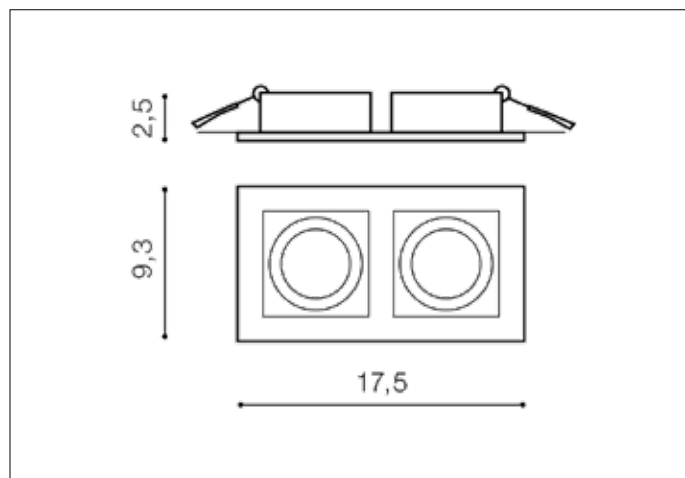

AZzardo[®]
LIGHTING

PACO 2 WHITE
AZ0799, EAN 5901238407997

Dimensions height / width / length [cm] Product Specifications

Product	2,5 x 17,5 x 9,3
Mounting inlet:	2,2 x 16 x 8
Ceiling base:	N/A x N/A x N/A
Shades	N/A x N/A x N/A

Line	TECHNICAL
Type	Downlight
Type of track	N/A
Colour	White
Material	Aluminium / Metal
Light source	2
Type of socket	GU10
Lumens	N/A
Kelvins	N/A
Beam angle	N/A
Dimmable	N/A
CCT	N/A
RGB	N/A
RA	N/A
App remote control	N/A
Remote control	N/A
Voltage	230V
Power	max LED 50W
Switch location	N/A
Protection class	IP20
Tilt	45°
Rotation	N/A

Shipping info height / width / length [cm]

BOX 1:	4,5 x 18 x 11,5
BOX 2:	N/A x N/A x N/A
BOX 3:	N/A x N/A x N/A
Net weight [kg]	0,3
Gross weight [kg]	0,35

Energy efficiency

N/A

Azzardo Sp. z o.o.
ul. Strzeszyńska 33 60-479 Poznań,
NIP: 929-185-75-07