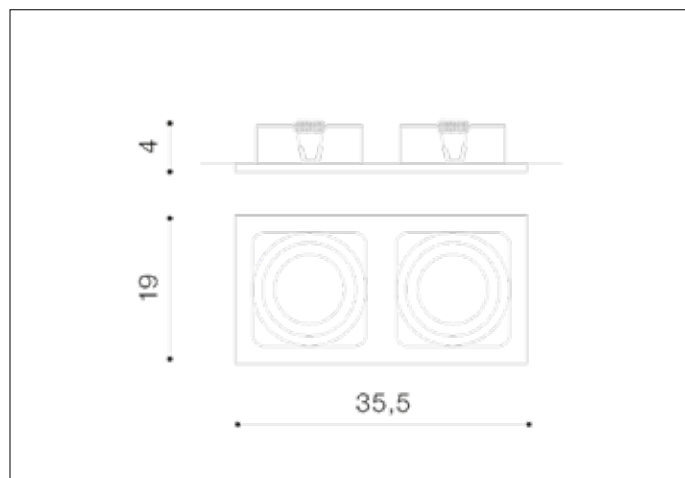

AZzardo[®]
LIGHTING

SISTO 2 ALUMINIUM
AZ0794, EAN 5901238407942

Dimensions height / width / length [cm] Product Specifications

Product	4 x 35,5 x 19
Mounting inlet:	3,7 ~ 9,5 x 30,5 x 16
Ceiling base:	N/A x N/A x N/A
Shades	N/A x N/A x N/A

Line	TECHNICAL
Type	Downlight
Type of track	N/A
Colour	Aluminium
Material	Aluminium
Light source	2
Type of socket	ES111 ~ GU10
Lumens	N/A
Kelvins	N/A
Beam angle	N/A
Dimmable	N/A
CCT	N/A
RGB	N/A
RA	N/A
App remote control	N/A
Remote control	N/A
Voltage	230V
Power	max LED 40 ~ 50W
Switch location	N/A
Protection class	IP20
Tilt	45°
Rotation	360°

Shipping info height / width / length [cm]

BOX 1:	6 x 21,5 x 36
BOX 2:	N/A x N/A x N/A
BOX 3:	N/A x N/A x N/A
Net weight [kg]	1
Gross weight [kg]	1,1

Energy efficiency

N/A

Azzardo Sp. z o.o.
ul. Strzeszyńska 33 60-479 Poznań,
NIP: 929-185-75-07