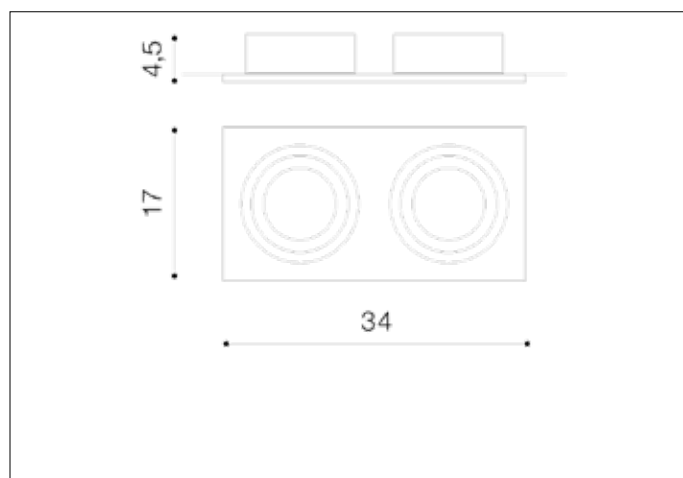

AZzardo[®]
LIGHTING

SIRO 2 ALU
AZ0770, EAN 5901238407706

Dimensions height / width / length [cm] Product Specifications

Product	4,5 x 34 x 17
Mounting inlet:	4,1 x 31 x 15
Ceiling base:	N/A x N/A x N/A
Shades	N/A x N/A x N/A

Line	TECHNICAL
Type	Downlight
Type of track	N/A
Colour	Aluminium
Material	Aluminium
Light source	2
Type of socket	ES111 ~ GU10
Lumens	N/A
Kelvins	N/A
Beam angle	N/A
Dimmable	N/A
CCT	N/A
RGB	N/A
RA	N/A
App remote control	N/A
Remote control	N/A
Voltage	230V
Power	max LED 40 ~ 50W
Switch location	N/A
Protection class	IP20
Tilt	45°
Rotation	N/A

Shipping info height / width / length [cm]

BOX 1:	6 x 34,5 x 20
BOX 2:	N/A x N/A x N/A
BOX 3:	N/A x N/A x N/A
Net weight [kg]	0,9
Gross weight [kg]	1

Energy efficiency

N/A

Azzardo Sp. z o.o.
ul. Strzeszyńska 33 60-479 Poznań,
NIP: 929-185-75-07