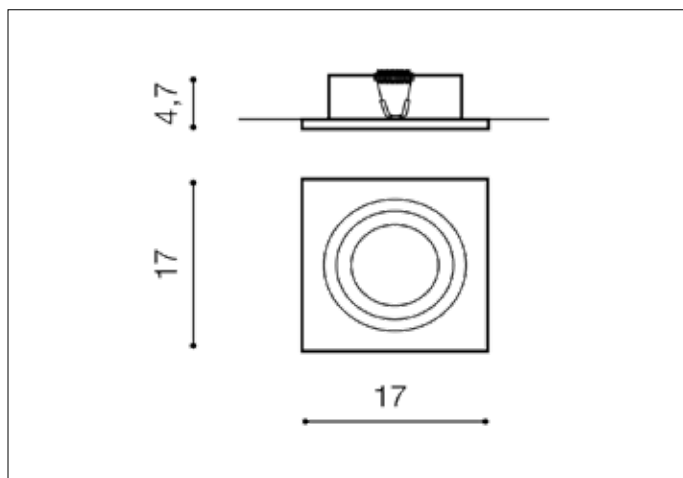

AZzardo[®]
LIGHTING

SIRO 1 BLACK/ALUMINIUM
AZ0769, EAN 5901238407690

Dimensions height / width / length [cm] Product Specifications

Product	4,7 x 17 x 17
Mounting inlet:	4,3 x 15 x N/A
Ceiling base:	N/A x N/A x N/A
Shades	N/A x N/A x N/A

Line	TECHNICAL
Type	Downlight
Type of track	N/A
Colour	Black / Aluminium
Material	Aluminium
Light source	1
Type of socket	ES111 ~ GU10
Lumens	N/A
Kelvins	N/A
Beam angle	N/A
Dimmable	N/A
CCT	N/A
RGB	N/A
RA	N/A
App remote control	N/A
Remote control	N/A
Voltage	230V
Power	max LED 40 ~ 50W
Switch location	N/A
Protection class	IP20
Tilt	45°
Rotation	N/A

Shipping info height / width / length [cm]

BOX 1:	6 x 19 x 17,5
BOX 2:	N/A x N/A x N/A
BOX 3:	N/A x N/A x N/A
Net weight [kg]	0,5
Gross weight [kg]	0,55

Energy efficiency

N/A

Azzardo Sp. z o.o.
ul. Strzeszyńska 33 60-479 Poznań,
NIP: 929-185-75-07