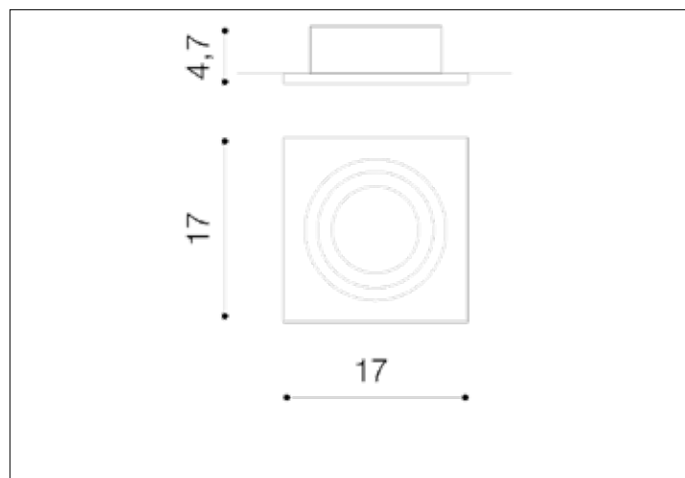

AZzardo[®]
LIGHTING

SIRO 1 ALUMINIUM
AZ0767, EAN 5901238407676

Dimensions height / width / length [cm] Product Specifications

Product	4,7 x 17 x 17
Mounting inlet:	4,3 x 15 x N/A
Ceiling base:	N/A x N/A x N/A
Shades	N/A x N/A x N/A

Line	TECHNICAL
Type	Downlight
Type of track	N/A
Colour	Aluminium
Material	Aluminium
Light source	1
Type of socket	ES111 ~ GU10
Lumens	N/A
Kelvins	N/A
Beam angle	N/A
Dimmable	N/A
CCT	N/A
RGB	N/A
RA	N/A
App remote control	N/A
Remote control	N/A
Voltage	230V
Power	max LED 40 ~ 50W
Switch location	N/A
Protection class	IP20
Tilt	45°
Rotation	N/A

Shipping info height / width / length [cm]

BOX 1:	6 x 19 x 17,5
BOX 2:	N/A x N/A x N/A
BOX 3:	N/A x N/A x N/A
Net weight [kg]	0,5
Gross weight [kg]	0,55

Energy efficiency

Azzardo Sp. z o.o.
ul. Strzeszyńska 33 60-479 Poznań,
NIP: 929-185-75-07