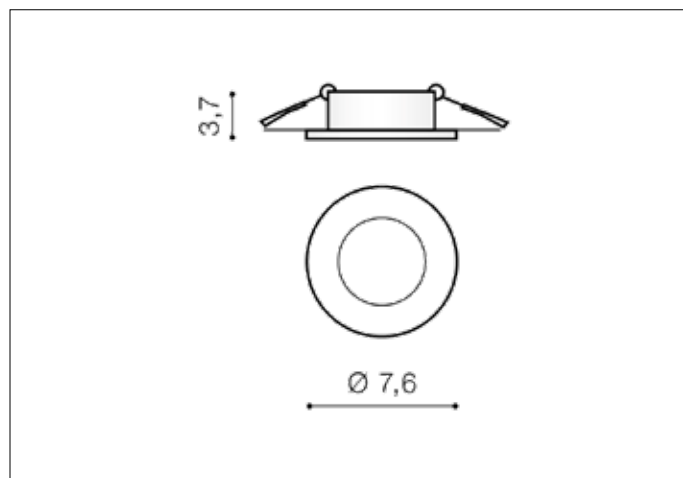

## Dimensions height / width / length [cm] Product Specifications

Product	3,7 x 7,6 x N/A
Mounting inlet:	3,4 x 6,4 x N/A
Ceiling base:	N/A x N/A x N/A
Shades	N/A x N/A x N/A

Line	TECHNICAL
Type	Downlight
Type of track	N/A
Colour	White
Material	Aluminium
Light source	1
Type of socket	GU10
Lumens	N/A
Kelvins	N/A
Beam angle	N/A
Dimmable	N/A
CCT	N/A
RGB	N/A
RA	N/A
App remote control	N/A
Remote control	N/A
Voltage	230V
Power	max LED 50W
Switch location	N/A
Protection class	IP20
Tilt	N/A
Rotation	N/A

## Shipping info height / width / length [cm]

BOX 1:	8,5 x 8,5 x 5,5
BOX 2:	N/A x N/A x N/A
BOX 3:	N/A x N/A x N/A
Net weight [kg]	0,09
Gross weight [kg]	0,1