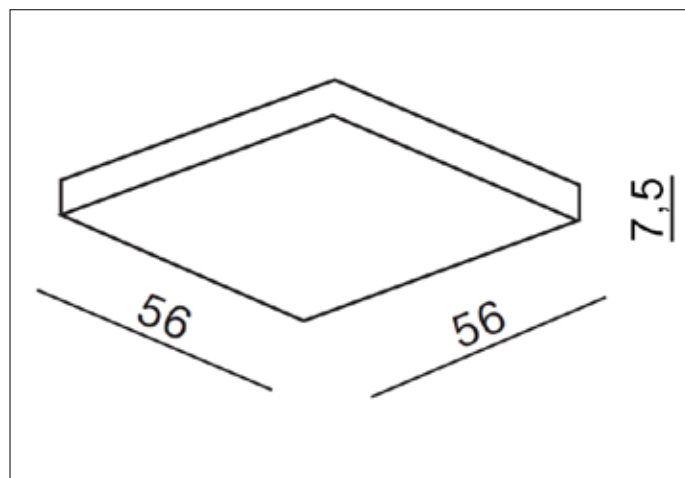

AZzardo[®]
LIGHTING

PISO 56 LED
AZ0755, EAN 5901238407553

Dimensions height / width / length [cm] Product Specifications

Product	7,5 x 56 x 56
Mounting inlet:	N/A x N/A x N/A
Ceiling base:	N/A x N/A x N/A
Shades	N/A x N/A x N/A

Line	DECORATIVE
Type	Top
Type of track	N/A
Colour	White
Material	Metal / PC
Light source	1
Type of socket	LED INTEGRATED
Lumens	2170
Kelvins	3000
Beam angle	N/A
Dimmable	N/A
CCT	N/A
RGB	N/A
RA	N/A
App remote control	N/A
Remote control	N/A
Voltage	230V
Power	45W
Switch location	N/A
Protection class	IP20
Tilt	N/A
Rotation	N/A

Shipping info height / width / length [cm]

BOX 1:	11 x 63 x 63
BOX 2:	N/A x N/A x N/A
BOX 3:	N/A x N/A x N/A
Net weight [kg]	5,6
Gross weight [kg]	6,2

Energy efficiency

Azzardo Sp. z o.o.
ul. Strzeszyńska 33 60-479 Poznań,
NIP: 929-185-75-07