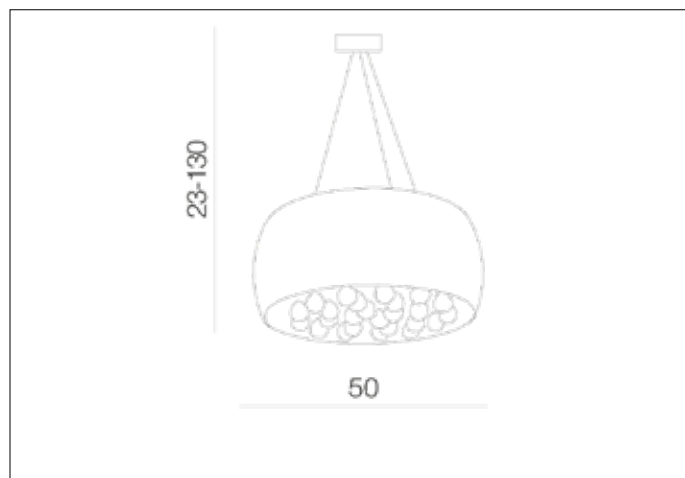

AZzardo[®]
 LIGHTING

QUINCE 50

AZ0702, EAN 5901238407027

Dimensions height / width / length

[cm] Product	23 ~ 130 x 50 x
Mounting inlet:	N/A x N/A x N/A
Ceiling base:	N/A 3,5 x 18 x N/A
Shades	22 x 50 x N/A

Product Specifications

Line	DECORATIVE
Type	Top / Pendant
Type of track	N/A
Colour	White
Material	Metal / Glass / Chrome / Acryl
Light source	6
Type of socket	G9
Lumens	N/A
Kelvins	N/A
Beam angle	N/A
Dimmable	N/A
CCT	N/A
RGB	N/A
RA	N/A
App remote control	N/A
Remote control	N/A
Voltage	230V
Power	max LED 40W
Switch location	N/A
Protection class	IP20
Tilt	N/A
Rotation	N/A

Shipping info height / width / length [cm]

BOX 1:	28 x 59 x 59
BOX 2:	N/A x N/A x N/A
BOX 3:	N/A x N/A x N/A
Net weight [kg]	9
Gross weight [kg]	10

Energy efficiency

Azzardo Sp. z o.o.
 ul. Strzeszyńska 33 60-479 Poznań,
 NIP: 929-185-75-07