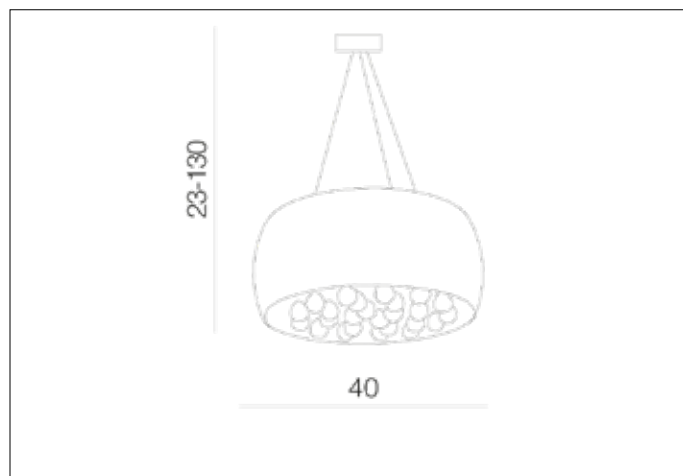

AZzardo[®]
 LIGHTING

QUINCE 40

AZ0701, EAN 5901238407010

Dimensions height / width / length

[cm] Product	23 ~ 130 x 40 x
Mounting inlet:	N/A x N/A x N/A
Ceiling base:	N/A3 x 18 x N/A
Shades	21 x 40 x N/A

Product Specifications

Line	DECORATIVE
Type	Top / Pendant
Type of track	N/A
Colour	White
Material	Metal / Glass / Chrome / Acryl
Light source	5
Type of socket	G9
Lumens	N/A
Kelvins	N/A
Beam angle	N/A
Dimmable	N/A
CCT	N/A
RGB	N/A
RA	N/A
App remote control	N/A
Remote control	N/A
Voltage	230V
Power	max LED 40W
Switch location	N/A
Protection class	IP20
Tilt	N/A
Rotation	N/A

Shipping info height / width / length [cm]

BOX 1:	28 x 48 x 48
BOX 2:	N/A x N/A x N/A
BOX 3:	N/A x N/A x N/A
Net weight [kg]	7
Gross weight [kg]	7,8

Energy efficiency

Azzardo Sp. z o.o.
 ul. Strzeszyńska 33 60-479 Poznań,
 NIP: 929-185-75-07