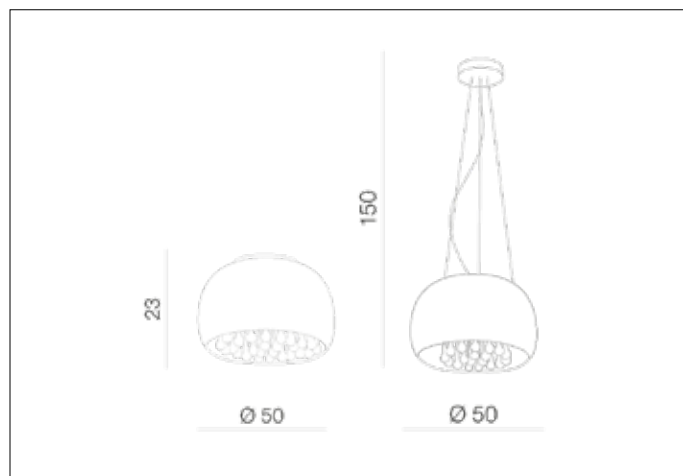

**AZzardo**<sup>®</sup>  
 LIGHTING

BURN 2

AZ0700, EAN 5901238407003

**Dimensions** height / width / length

<b>[cm]</b> Product	23 ~ 150 x 50 x
Mounting inlet:	N/A x N/A x N/A
Ceiling base:	N/A 3,5 x 18 x N/A
Shades	21,5 x 50 x N/A

**Product Specifications**

Line	DECORATIVE
Type	Top / Pendant
Type of track	N/A
Colour	Chrome
Material	Crystal / Glass / Metal
Light source	6
Type of socket	G9
Lumens	N/A
Kelvins	N/A
Beam angle	N/A
Dimmable	N/A
CCT	N/A
RGB	N/A
RA	N/A
App remote control	N/A
Remote control	N/A
Voltage	230V
Power	max LED 40W
Switch location	N/A
Protection class	IP20
Tilt	N/A
Rotation	N/A

**Shipping info** height / width / length [cm]

BOX 1:	28 x 57,5 x 57,5
BOX 2:	N/A x N/A x N/A
BOX 3:	N/A x N/A x N/A
Net weight [kg]	7,7
Gross weight [kg]	8,6

**Energy efficiency**

Azzardo Sp. z o.o.  
 ul. Strzeszyńska 33 60-479 Poznań,  
 NIP: 929-185-75-07