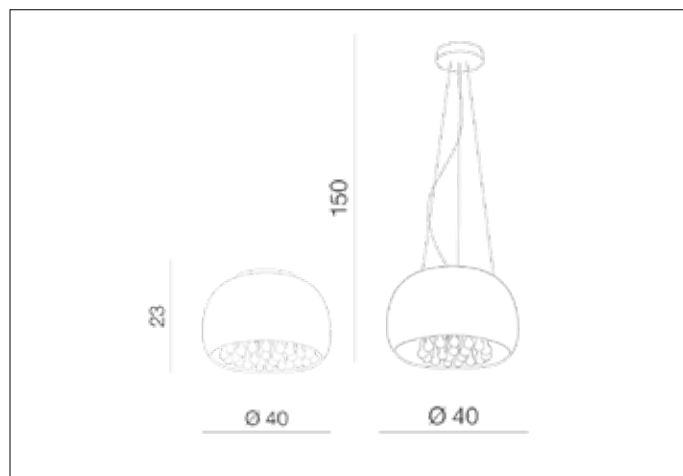

AZzardo[®]
LIGHTING

BURN

AZO699, EAN 5901238406990

Dimensions height / width / length

[cm] Product	23 ~ 150 x 40 x
Mounting inlet:	N/A x N/A x N/A
Ceiling base:	N/A 3,5 x 18 x N/A
Shades	21,5 x 40 x N/A

Product Specifications

Line	DECORATIVE
Type	Top / Pendant
Type of track	N/A
Colour	Chrome
Material	Crystal / Glass / Metal
Light source	5
Type of socket	G9
Lumens	N/A
Kelvins	N/A
Beam angle	N/A
Dimmable	N/A
CCT	N/A
RGB	N/A
RA	N/A
App remote control	N/A
Remote control	N/A
Voltage	230V
Power	max LED 40W
Switch location	N/A
Protection class	IP20
Tilt	N/A
Rotation	N/A

Shipping info height / width / length [cm]

BOX 1:	28,5 x 47 x 48
BOX 2:	N/A x N/A x N/A
BOX 3:	N/A x N/A x N/A
Net weight [kg]	4,9
Gross weight [kg]	5,5

Energy efficiency

Azzardo Sp. z o.o.
ul. Strzeszyńska 33 60-479 Poznań,
NIP: 929-185-75-07