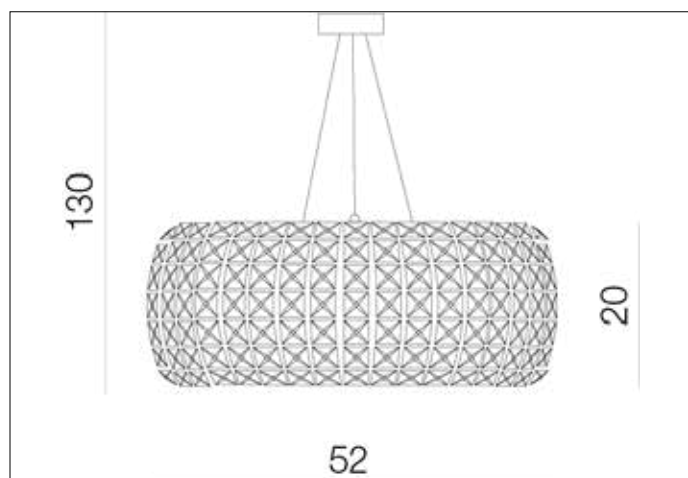

AZzardo[®]
 LIGHTING

 SOPHIA 6
 AZ0697, EAN 5901238406976

Dimensions height / width / length [cm] **Product Specifications**

Product	130 x 52 x N/A
Mounting inlet:	N/A x N/A x N/A
Ceiling base:	2,5 x 12 x N/A
Shades	18 x 52 x N/A

Line	DECORATIVE
Type	Pendant
Type of track	N/A
Colour	Clear / Crystal
Material	Crystal / Metal / Chrome
Light source	6
Type of socket	E14
Lumens	N/A
Kelvins	N/A
Beam angle	N/A
Dimmable	N/A
CCT	N/A
RGB	N/A
RA	N/A
App remote control	N/A
Remote control	N/A
Voltage	230V
Power	max LED 40W
Switch location	N/A
Protection class	IP20
Tilt	N/A
Rotation	N/A

Shipping info height / width / length [cm]

BOX 1:	26 x 57 x 57
BOX 2:	N/A x N/A x N/A
BOX 3:	N/A x N/A x N/A
Net weight [kg]	7
Gross weight [kg]	8

Energy efficiency

N/A

 Azzardo Sp. z o.o.
 ul. Strzeszyńska 33 60-479 Poznań,
 NIP: 929-185-75-07