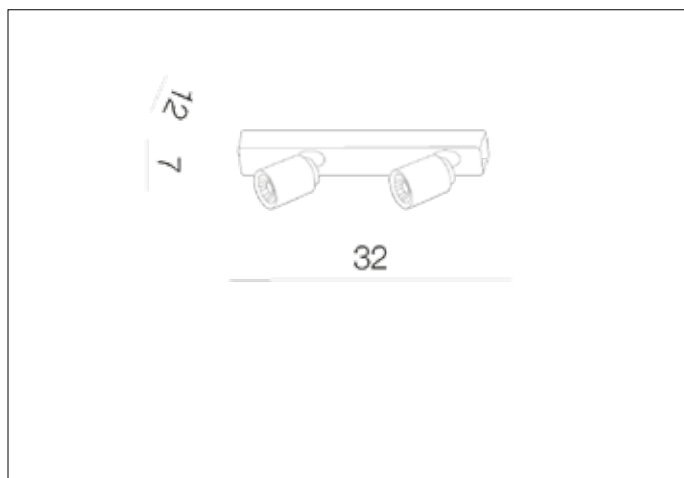

AZzardo[®]
LIGHTING

TOMI 2 BLACK
AZ0678, EAN 5901238406785

Dimensions height / width / length [cm] Product Specifications

| | |
|-----------------|-----------------|
| Product | 12 x 32 x 7 |
| Mounting inlet: | N/A x N/A x N/A |
| Ceiling base: | N/A x N/A x N/A |
| Shades | 7 x 6,4 x N/A |

| | |
|--------------------|-------------|
| Line | DECORATIVE |
| Type | Spot |
| Type of track | N/A |
| Colour | Black |
| Material | Aluminium |
| Light source | 2 |
| Type of socket | GU10 |
| Lumens | N/A |
| Kelvins | N/A |
| Beam angle | N/A |
| Dimmable | N/A |
| CCT | N/A |
| RGB | N/A |
| RA | N/A |
| App remote control | N/A |
| Remote control | N/A |
| Voltage | 230V |
| Power | max LED 50W |
| Switch location | N/A |
| Protection class | IP20 |
| Tilt | 90° |
| Rotation | 340° |

Shipping info height / width / length [cm]

| | |
|-------------------|-----------------|
| BOX 1: | 33 x 8 x 11,5 |
| BOX 2: | N/A x N/A x N/A |
| BOX 3: | N/A x N/A x N/A |
| Net weight [kg] | 0,8 |
| Gross weight [kg] | 0,9 |