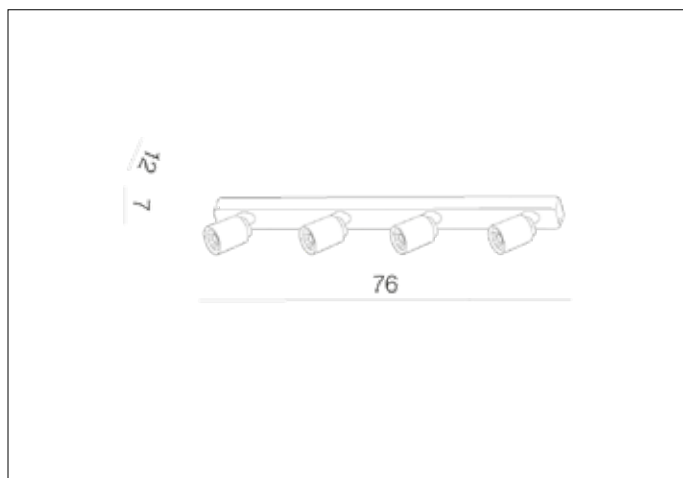

Azzardo[®]
LIGHTING

TOMI 4 PR WHITE
AZO665, EAN 5901238406655

Dimensions height / width / length [cm] Product Specifications

Product	12 x 76 x 7
Mounting inlet:	N/A x N/A x N/A
Ceiling base:	3 x 76 x 7
Shades	7 x 6,4 x N/A

Line	DECORATIVE
Type	Spot
Type of track	N/A
Colour	White / Grey
Material	Aluminium
Light source	4
Type of socket	GU10
Lumens	N/A
Kelvins	N/A
Beam angle	N/A
Dimmable	N/A
CCT	N/A
RGB	N/A
RA	N/A
App remote control	N/A
Remote control	N/A
Voltage	230V
Power	max LED 50W
Switch location	N/A
Protection class	IP20
Tilt	90°
Rotation	340°

Shipping info height / width / length [cm]

BOX 1:	8 x 12 x 77
BOX 2:	N/A x N/A x N/A
BOX 3:	N/A x N/A x N/A
Net weight [kg]	1,7
Gross weight [kg]	1,9

Energy efficiency

N/A

Azzardo Sp. z o.o.
ul. Strzeszyńska 33 60-479 Poznań,
NIP: 929-185-75-07