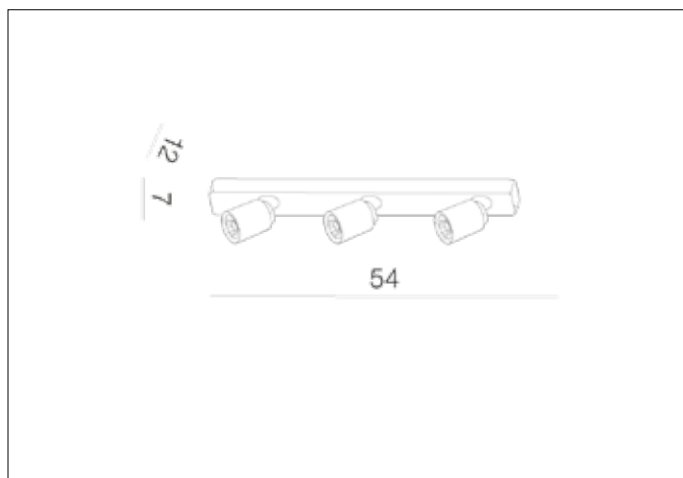

AZzardo[®]
LIGHTING

TOMI 3 WHITE
AZO664, EAN 5901238406648

Dimensions height / width / length [cm] Product Specifications

Product	12 x 54 x 7
Mounting inlet:	N/A x N/A x N/A
Ceiling base:	3 x 54 x 7
Shades	7 x 6,4 x N/A

Line	DECORATIVE
Type	Spot
Type of track	N/A
Colour	White / Grey
Material	Aluminium
Light source	3
Type of socket	GU10
Lumens	N/A
Kelvins	N/A
Beam angle	N/A
Dimmable	N/A
CCT	N/A
RGB	N/A
RA	N/A
App remote control	N/A
Remote control	N/A
Voltage	230V
Power	max LED 50W
Switch location	N/A
Protection class	IP20
Tilt	90°
Rotation	340°

Shipping info height / width / length [cm]

BOX 1:	12 x 8 x 55
BOX 2:	N/A x N/A x N/A
BOX 3:	N/A x N/A x N/A
Net weight [kg]	1
Gross weight [kg]	1,35

Energy efficiency

Azzardo Sp. z o.o.
ul. Strzeszyńska 33 60-479 Poznań,
NIP: 929-185-75-07