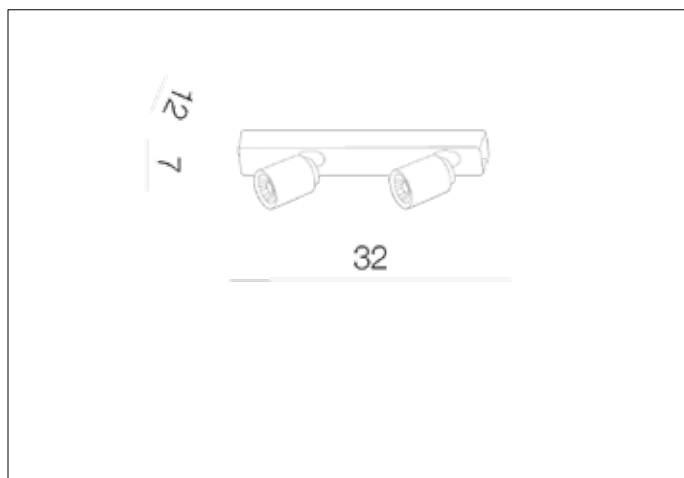

AZzardo[®]
LIGHTING

TOMI 2 WHITE
AZ0663, EAN 5901238406631

Dimensions height / width / length [cm] Product Specifications

Product	12 x 32 x 7
Mounting inlet:	N/A x N/A x N/A
Ceiling base:	3 x 32 x 7
Shades	7 x 6,4 x N/A

Line	DECORATIVE
Type	Spot
Type of track	N/A
Colour	White / Grey
Material	Aluminium
Light source	2
Type of socket	GU10
Lumens	N/A
Kelvins	N/A
Beam angle	N/A
Dimmable	N/A
CCT	N/A
RGB	N/A
RA	N/A
App remote control	N/A
Remote control	N/A
Voltage	230V
Power	max LED 50W
Switch location	N/A
Protection class	IP20
Tilt	90°
Rotation	340°

Shipping info height / width / length [cm]

BOX 1:	33 x 8 x 11,5
BOX 2:	N/A x N/A x N/A
BOX 3:	N/A x N/A x N/A
Net weight [kg]	0,8
Gross weight [kg]	0,9

Energy efficiency

N/A

Azzardo Sp. z o.o.
ul. Strzeszyńska 33 60-479 Poznań,
NIP: 929-185-75-07