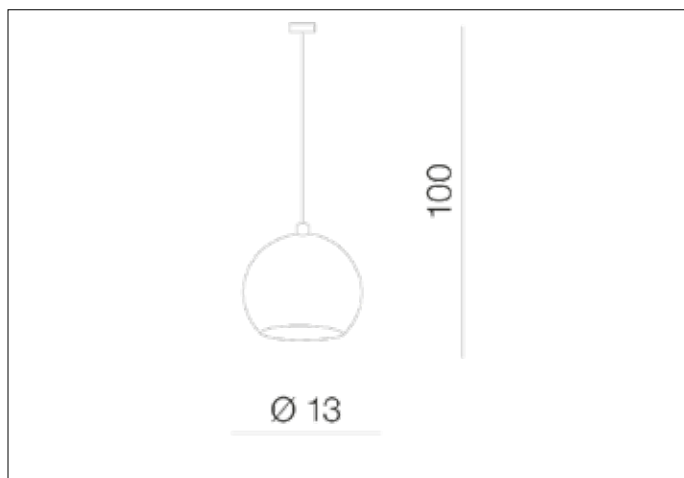

AZzardo[®]
LIGHTING

GULIA 1 WHITE
AZ0642, EAN 5901238406426

Dimensions height / width / length [cm] Product Specifications

Product	100 x 13 x N/A
Mounting inlet:	N/A x N/A x N/A
Ceiling base:	3 x 13 x N/A
Shades	12 x 12 x N/A

Line	DECORATIVE
Type	Pendant
Type of track	N/A
Colour	White
Material	Metal
Light source	1
Type of socket	GU10
Lumens	N/A
Kelvins	N/A
Beam angle	N/A
Dimmable	N/A
CCT	N/A
RGB	N/A
RA	N/A
App remote control	N/A
Remote control	N/A
Voltage	230V
Power	max LED 50W
Switch location	N/A
Protection class	IP20
Tilt	N/A
Rotation	N/A

Shipping info height / width / length [cm]

BOX 1:	19 x 14 x 14
BOX 2:	N/A x N/A x N/A
BOX 3:	N/A x N/A x N/A
Net weight [kg]	0,7
Gross weight [kg]	0,8

Energy efficiency

N/A

Azzardo Sp. z o.o.
ul. Strzeszyńska 33 60-479 Poznań,
NIP: 929-185-75-07