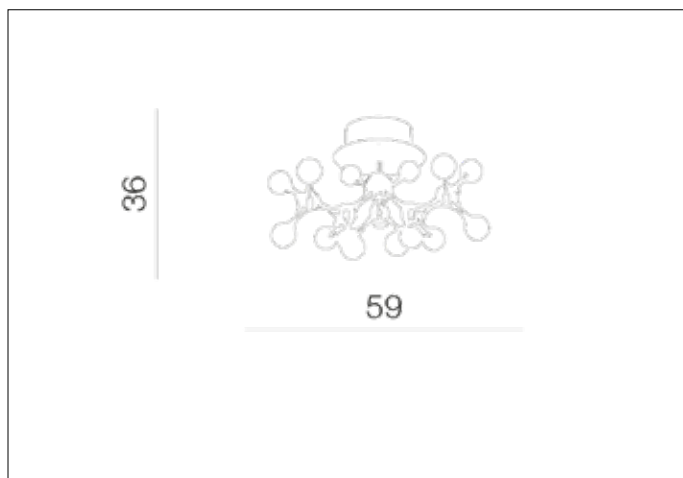

AZzardo[®]
LIGHTING

NEURONO 18 TOP
AZ0553, EAN 5901238405535

Dimensions height / width / length [cm] Product Specifications

Product	36 x 59 x 59
Mounting inlet:	N/A x N/A x N/A
Ceiling base:	8,5 x 18 x N/A
Shades	6 x 6 x N/A

Line	DECORATIVE
Type	Top
Type of track	N/A
Colour	White / Chrome
Material	Glass / Metal
Light source	18
Type of socket	G4
Lumens	N/A
Kelvins	N/A
Beam angle	N/A
Dimmable	N/A
CCT	N/A
RGB	N/A
RA	N/A
App remote control	N/A
Remote control	N/A
Voltage	230 ~ 12V
Power	max LED 10W
Switch location	N/A
Protection class	IP20
Tilt	N/A
Rotation	N/A

Shipping info height / width / length [cm]

BOX 1:	38 x 53 x 55
BOX 2:	N/A x N/A x N/A
BOX 3:	N/A x N/A x N/A
Net weight [kg]	5,4
Gross weight [kg]	6

Energy efficiency

N/A

Azzardo Sp. z o.o.
ul. Strzeszyńska 33 60-479 Poznań,
NIP: 929-185-75-07