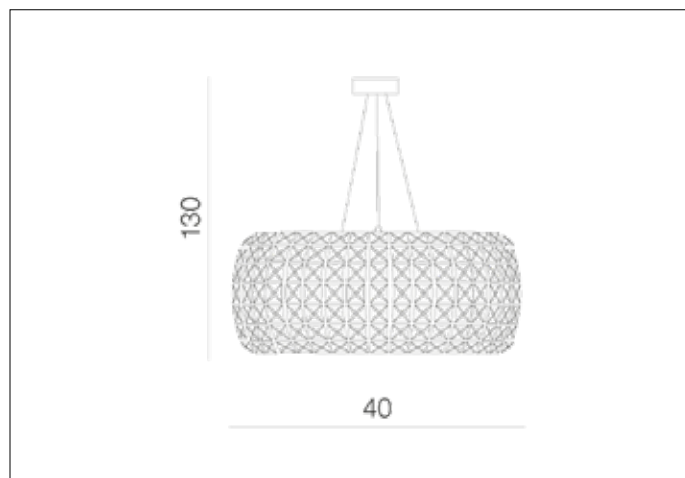

**AZzardo**<sup>®</sup>  
LIGHTING

SOPHIA 5  
AZ0522, EAN 5901238405221

### Dimensions height / width / length [cm] Product Specifications

Product	130 x 40 x N/A
Mounting inlet:	N/A x N/A x N/A
Ceiling base:	2,5 x 12 x N/A
Shades	18 x 40 x N/A

Line	DECORATIVE
Type	Pendant
Type of track	N/A
Colour	Clear / Crystal
Material	Crystal / Metal / Chrome
Light source	5
Type of socket	E14
Lumens	N/A
Kelvins	N/A
Beam angle	N/A
Dimmable	N/A
CCT	N/A
RGB	N/A
RA	N/A
App remote control	N/A
Remote control	N/A
Voltage	230V
Power	max LED 40W
Switch location	N/A
Protection class	IP20
Tilt	N/A
Rotation	N/A

### Shipping info height / width / length [cm]

BOX 1:	27 x 47 x 47
BOX 2:	N/A x N/A x N/A
BOX 3:	N/A x N/A x N/A
Net weight [kg]	5,5
Gross weight [kg]	6,1