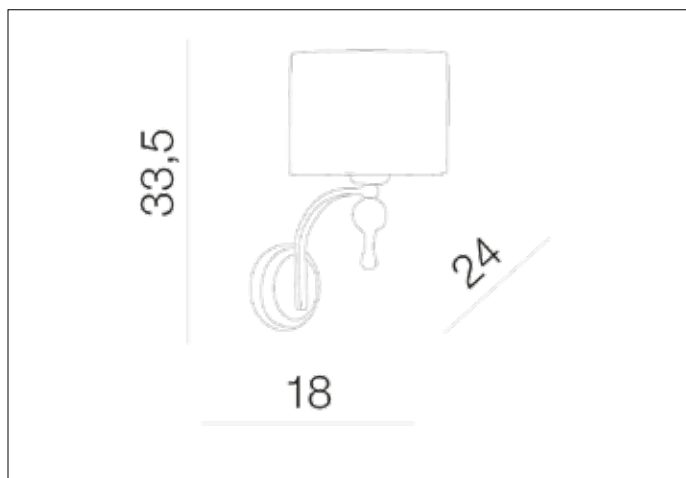

AZzardo[®]
LIGHTING

IMPRESS WHITE WALL
AZ0503, EAN 5901238405030

Dimensions height / width / length [cm] Product Specifications

Product	33,5 x 18 x 24
Mounting inlet:	N/A x N/A x N/A
Ceiling base:	N/A x N/A x N/A
Shades	14 x 18 x N/A

Line	DECORATIVE
Type	Wall
Type of track	N/A
Colour	White
Material	Fabric / Glass / Metal
Light source	1
Type of socket	E27
Lumens	N/A
Kelvins	N/A
Beam angle	N/A
Dimmable	N/A
CCT	N/A
RGB	N/A
RA	N/A
App remote control	N/A
Remote control	N/A
Voltage	230V
Power	max LED 50W
Switch location	N/A
Protection class	IP20
Tilt	N/A
Rotation	N/A

Shipping info height / width / length [cm]

BOX 1:	23 x 25 x 19
BOX 2:	N/A x N/A x N/A
BOX 3:	N/A x N/A x N/A
Net weight [kg]	0,7
Gross weight [kg]	0,8

Energy efficiency

N/A

Azzardo Sp. z o.o.
ul. Strzeszyńska 33 60-479 Poznań,
NIP: 929-185-75-07